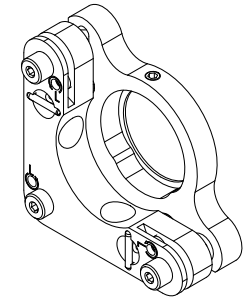

MODEL P100-AI28  
2 X 80TPI DRIVE SCREWS

MODEL P100-AI38  
3X 80TPI DRIVE SCREWS

PERFORMA I SERIES MOUNTS

MODEL P100-AI21  
2 X 100TPI DRIVE SCREWS

MODEL P100-AI31  
3 X 100TPI DRIVE SCREWS

2X 5/64[2.0]  
HEX LOCKING  
2X 80 TPI  
DRIVE SCREWS  
WITH 5/64[2.0] HEX

2X 2.00[50.8]  
2X 1.00[25.4]  
3X 80 TPI  
DRIVE SCREWS  
WITH 5/64[2.0] HEX  
3X 5/64[2.0]  
HEX LOCKING

2X 5/64[2.0]  
HEX LOCKING  
2X 100 TPI  
DRIVE SCREWS  
WITH 5/64[2.0] HEX

3X 5/64[2.0]  
HEX LOCKING  
3X 100 TPI  
DRIVE SCREWS  
WITH 5/64[2.0] HEX