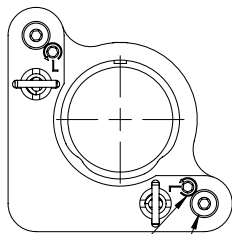

MODEL P100-AI28  
2 X 80TPI DRIVE SCREWS

MODEL P100-AI38  
3X 80TPI DRIVE SCREWS

PERFORMA I SERIES MOUNTS

MODEL P100-AI21  
2 X 100TPI DRIVE SCREWS

MODEL P100-AI31  
3 X 100TPI DRIVE SCREWS

2X 5/64[2.0]  
HEX LOCKING  
2X 80 TPI  
DRIVE SCREWS  
WITH 5/64[2.0] HEX

2X 2.00[50.8]  
2X 1.00[25.4]  
3X 80 TPI  
DRIVE SCREWS  
WITH 5/64[2.0] HEX  
3X 5/64[2.0]  
HEX LOCKING

2X 5/64[2.0]  
HEX LOCKING  
2X 100 TPI  
DRIVE SCREWS  
WITH 5/64[2.0] HEX

3X 5/64[2.0]  
HEX LOCKING  
3X 100 TPI  
DRIVE SCREWS  
WITH 5/64[2.0] HEX