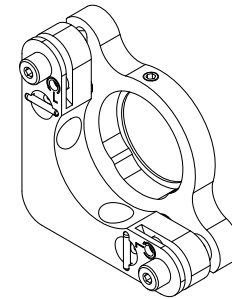

MODEL P100-AI28  
2 X 80TPI DRIVE SCREWS

MODEL P100-AI38  
3X 80TPI DRIVE SCREWS

PERFORMA I SERIES MOUNTS

MODEL P100-AI21  
2 X 100TPI DRIVE SCREWS

MODEL P100-AI31  
3 X 100TPI DRIVE SCREWS

2X 5/64[2.0]  
HEX LOCKING  
2X 80 TPI  
DRIVE SCREWS  
WITH 5/64[2.0] HEX

2X 2.00[50.8]  
2X 1.00[25.4]  
3X 80 TPI  
DRIVE SCREWS  
WITH 5/64[2.0] HEX  
3X 5/64[2.0]  
HEX LOCKING

2X 5/64[2.0]  
HEX LOCKING  
2X 100 TPI  
DRIVE SCREWS  
WITH 5/64[2.0] HEX

3X 5/64[2.0]  
HEX LOCKING  
3X 100 TPI  
DRIVE SCREWS  
WITH 5/64[2.0] HEX