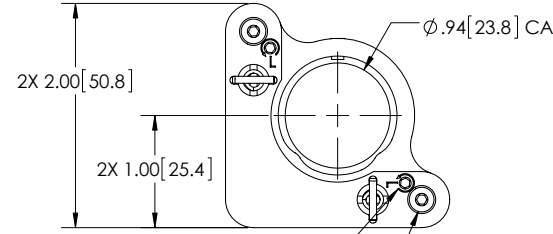

MODEL P100-AI28  
2 X 80TPI DRIVE SCREWS

MODEL P100-AI38  
3X 80TPI DRIVE SCREWS

PERFORMA I SERIES MOUNTS

MODEL P100-AI21  
2 X 100TPI DRIVE SCREWS

MODEL P100-AI31  
3 X 100TPI DRIVE SCREWS

2X 5/64[2.0]  
HEX LOCKING  
2X 80 TPI  
DRIVE SCREWS  
WITH 5/64[2.0] HEX

2X 2.00[50.8]  
2X 1.00[25.4]  
3X 80 TPI  
DRIVE SCREWS  
WITH 5/64[2.0] HEX  
3X 5/64[2.0]  
HEX LOCKING

2X 5/64[2.0]  
HEX LOCKING  
2X 100 TPI  
DRIVE SCREWS  
WITH 5/64[2.0] HEX

3X 5/64[2.0]  
HEX LOCKING  
3X 100 TPI  
DRIVE SCREWS  
WITH 5/64[2.0] HEX