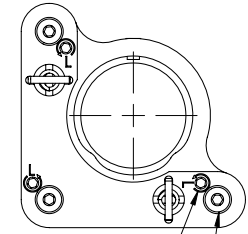

MODEL P100-AI28  
2 X 80TPI DRIVE SCREWS

MODEL P100-AI38  
3X 80TPI DRIVE SCREWS

PERFORMA I SERIES MOUNTS

MODEL P100-AI21  
2 X 100TPI DRIVE SCREWS

MODEL P100-AI31  
3 X 100TPI DRIVE SCREWS

2X 5/64[2.0]  
HEX LOCKING  
2X 80 TPI  
DRIVE SCREWS  
WITH 5/64[2.0] HEX

2X 2.00[50.8]  
2X 1.00[25.4]  
3X 80 TPI  
DRIVE SCREWS  
WITH 5/64[2.0] HEX  
3X 5/64[2.0]  
HEX LOCKING

2X 5/64[2.0]  
HEX LOCKING  
2X 100 TPI  
DRIVE SCREWS  
WITH 5/64[2.0] HEX

3X 5/64[2.0]  
HEX LOCKING  
3X 100 TPI  
DRIVE SCREWS  
WITH 5/64[2.0] HEX