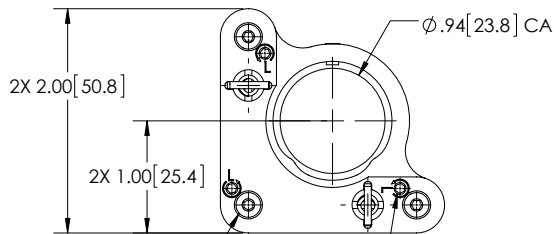

MODEL P100-AI28  
2 X 80TPI DRIVE SCREWS

MODEL P100-AI38  
3X 80TPI DRIVE SCREWS

PERFORMA I SERIES MOUNTS

MODEL P100-AI21  
2 X 100TPI DRIVE SCREWS

MODEL P100-AI31  
3 X 100TPI DRIVE SCREWS

2X 5/64[2.0]  
HEX LOCKING  
2X 80 TPI  
DRIVE SCREWS  
WITH 5/64[2.0] HEX

2X 2.00[50.8]  
2X 1.00[25.4]  
3X 80 TPI  
DRIVE SCREWS  
WITH 5/64[2.0] HEX  
3X 5/64[2.0]  
HEX LOCKING

2X 5/64[2.0]  
HEX LOCKING  
2X 100 TPI  
DRIVE SCREWS  
WITH 5/64[2.0] HEX

3X 5/64[2.0]  
HEX LOCKING  
3X 100 TPI  
DRIVE SCREWS  
WITH 5/64[2.0] HEX