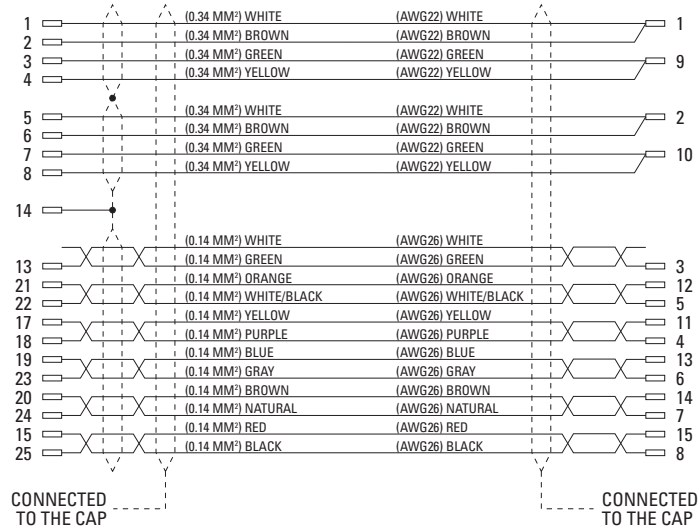

**SUB-D25M
CONNECTOR**

**SUB-D15F
CONNECTOR**

MODEL SHOWN: MSCABLE-10
DIMENSIONS IN INCHES (AND MILLIMETERS)