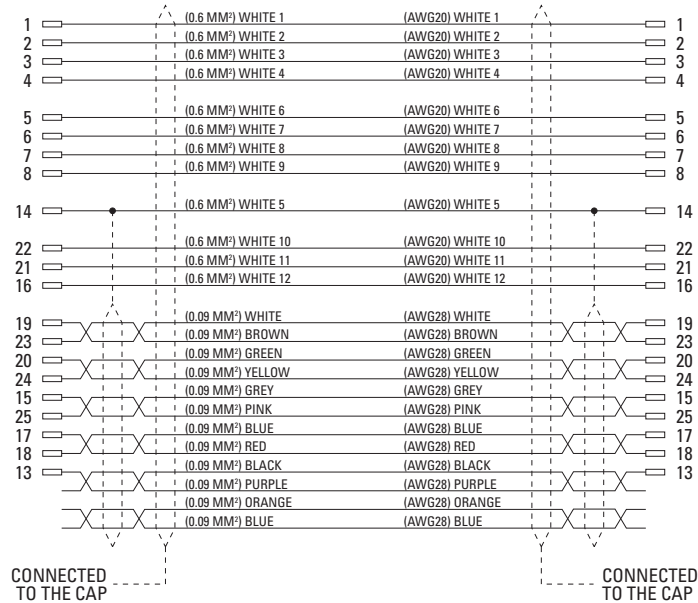

**SUB-D25M
CONNECTOR**

**SUB-D25F
CONNECTOR**

MODEL SHOWN: MCAB-3
DIMENSIONS IN INCHES (AND MILLIMETERS)