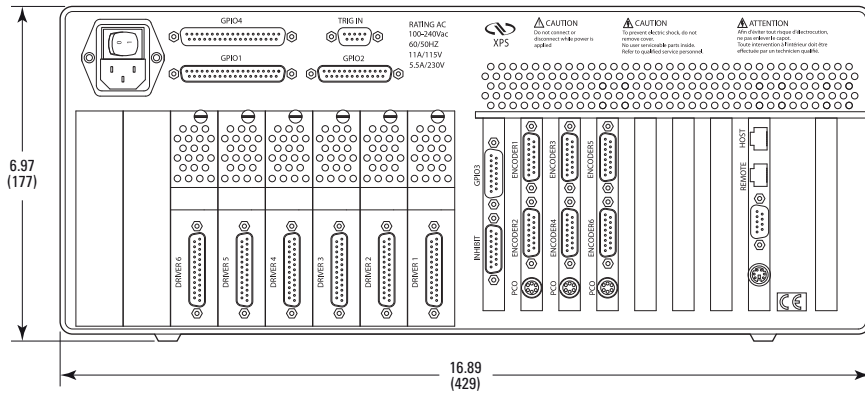

FRONT VIEW

REAR VIEW

MODEL SHOWN: HXP50V6-ELEC

DIMENSIONS IN INCHES (AND MILLIMETERS)

SCALE 1:4