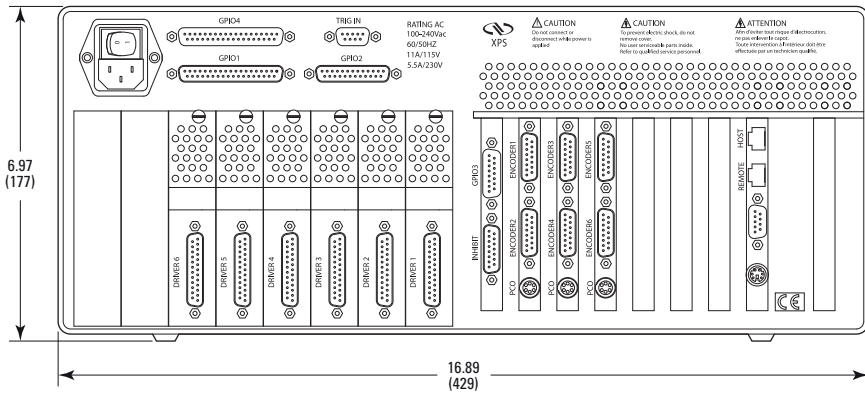

FRONT VIEW

REAR VIEW

MODEL SHOWN: HXP200S-ELEC

DIMENSIONS IN INCHES (AND MILLIMETERS)

SCALE 1:4