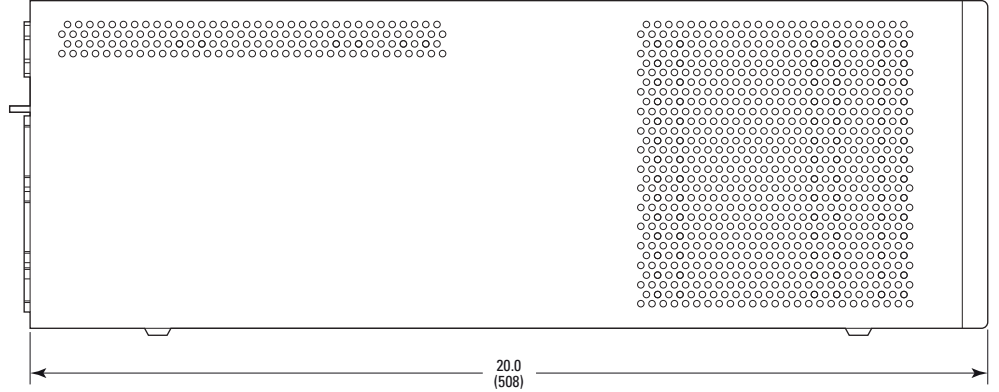

FRONT VIEW

REAR VIEW

MODEL SHOWN: HXP100V6-ELEC

DIMENSIONS IN INCHES (AND MILLIMETERS)

SCALE 1:4

Newport