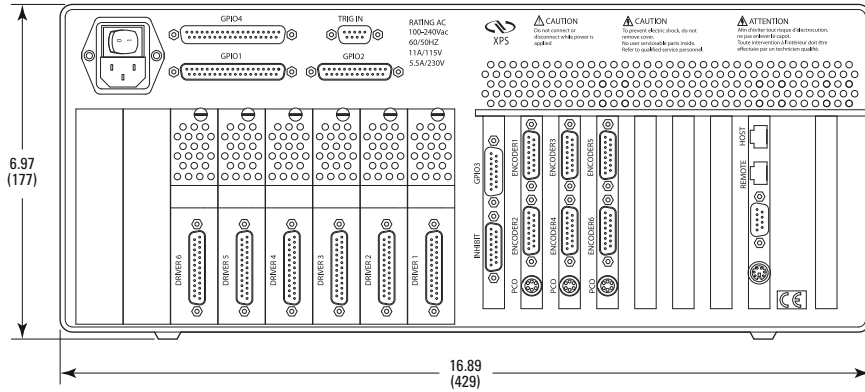

FRONT VIEW

REAR VIEW

MODEL SHOWN: HXP100V6-ELEC

DIMENSIONS IN INCHES (AND MILLIMETERS)

SCALE 1:4

Newport