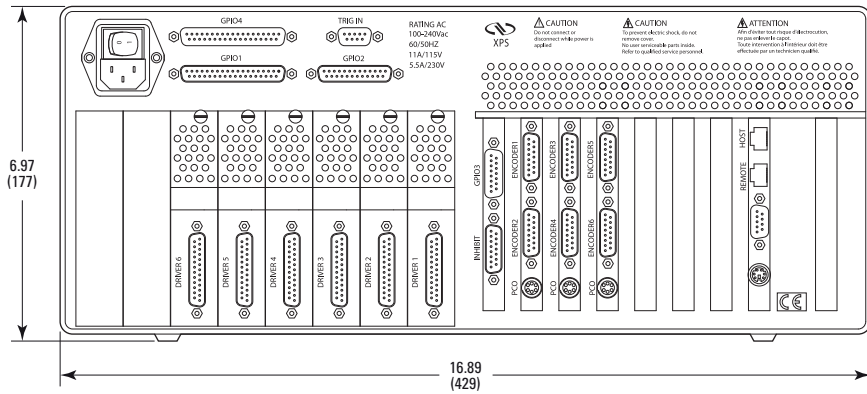

FRONT VIEW

REAR VIEW

MODEL SHOWN: HXP100P-ELEC
DIMENSIONS IN INCHES (AND MILLIMETERS)
0 1.0 2.0 3.0 4.0 IN.
0 50 100 (MM)
SCALE 1:4