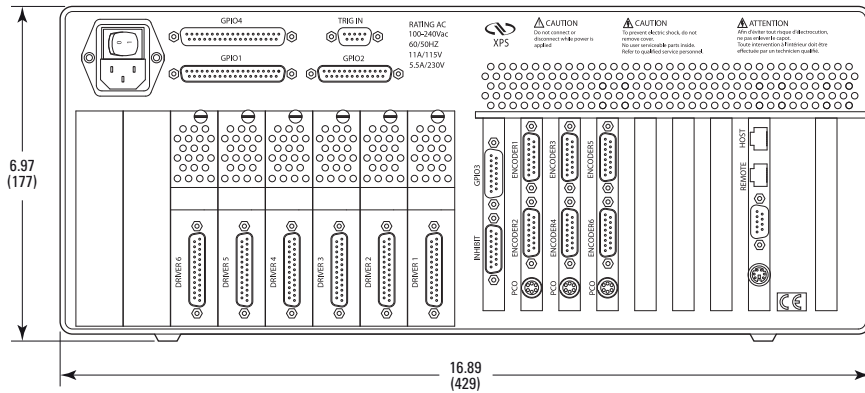

FRONT VIEW

REAR VIEW

MODEL SHOWN: HXP1000-ELEC

DIMENSIONS IN INCHES (AND MILLIMETERS)

SCALE 1:4