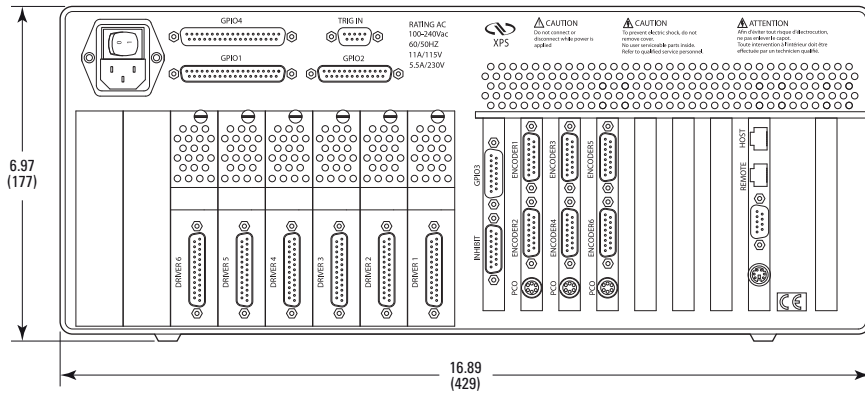

FRONT VIEW

REAR VIEW

MODEL SHOWN: HXP100-ELEC
 DIMENSIONS IN INCHES (AND MILLIMETERS)
 0 1.0 2.0 3.0 4.0 IN.
 0 50 100 (MM)
 SCALE 1:4