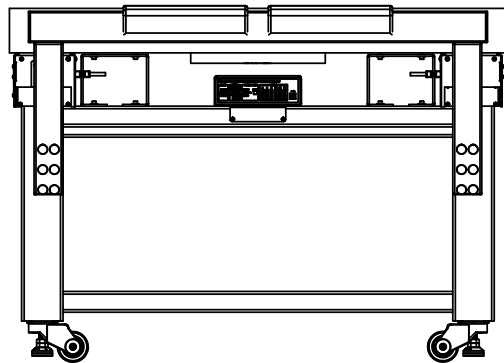

PART NUMBER	A in [mm]	B in [mm]
GW-HG-30	30 [750]	26.3 [669]
GW-HG-36	36 [900]	32.3 [821]
GW-HG-48	48 [1200]	44.3 [1126]

NOTES:

1. WORKSTATION IS SHOWN FOR DESMONSTRATION PURPOSE AND DOESN'T COME WITH VIS-LSS SHELF PRODUCT.
2. DIMS IN [] ARE IN mm