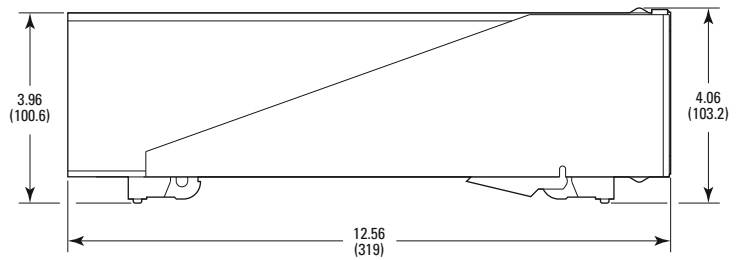

FRONT VIEW

REAR VIEW

MODEL SHOWN: ESP301-1N

DIMENSIONS IN INCHES (AND MILLIMETERS)

SCALE 1:4