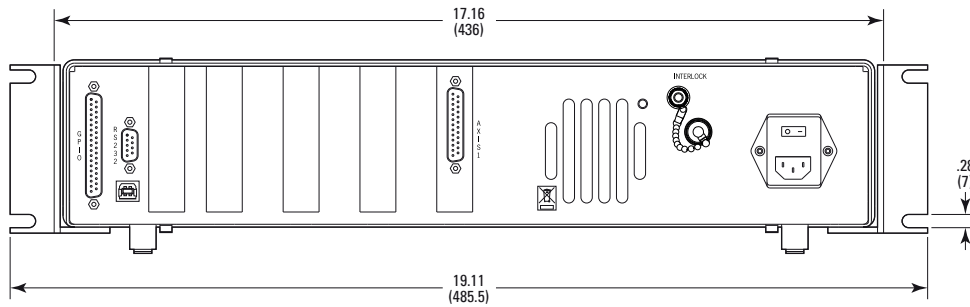

FRONT VIEW

REAR VIEW

MODEL SHOWN: ESP301-1N

DIMENSIONS IN INCHES (AND MILLIMETERS)

SCALE 1:4