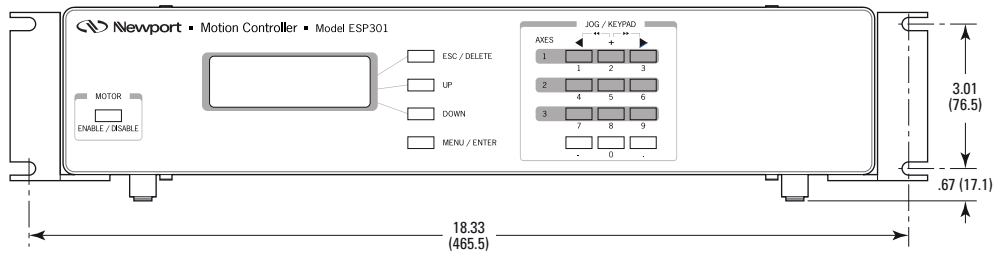

FRONT VIEW

REAR VIEW

MODEL SHOWN: ESP301-1N

DIMENSIONS IN INCHES (AND MILLIMETERS)

SCALE 1:4