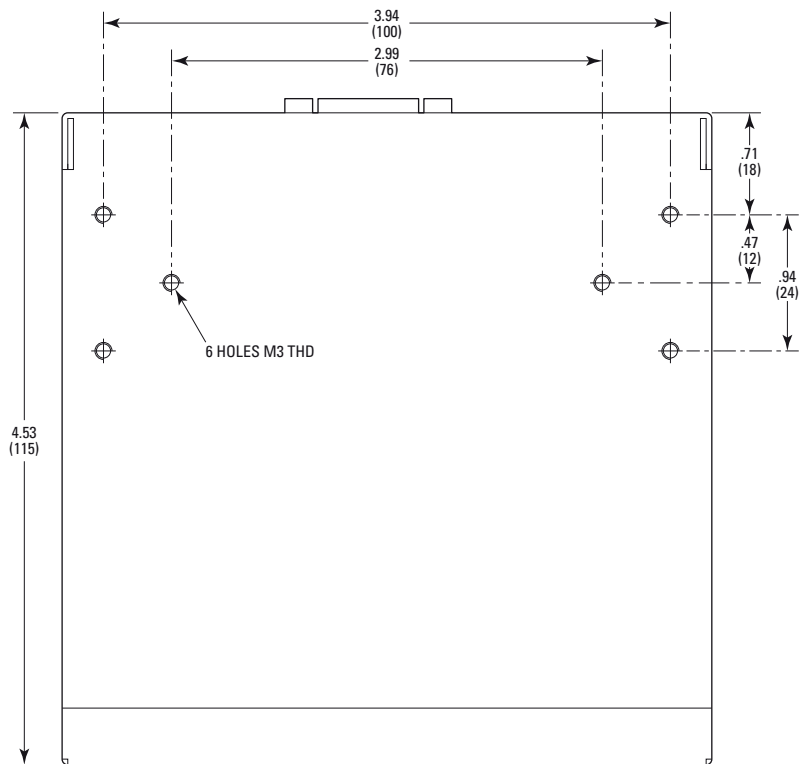

FRONT VIEW

REAR VIEW

MODEL SHOWN: CONEX-USB-RS422

DIMENSIONS IN INCHES (AND MILLIMETERS)

SCALE 3:4