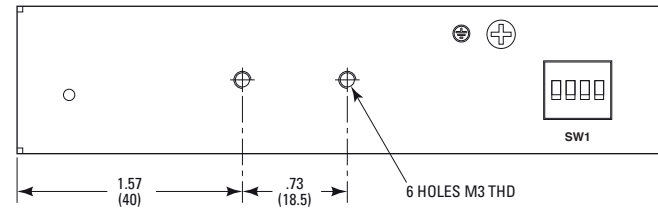

FRONT VIEW

REAR VIEW

MODEL SHOWN: CONEX-USB-RS422

DIMENSIONS IN INCHES (AND MILLIMETERS)

SCALE 3:4