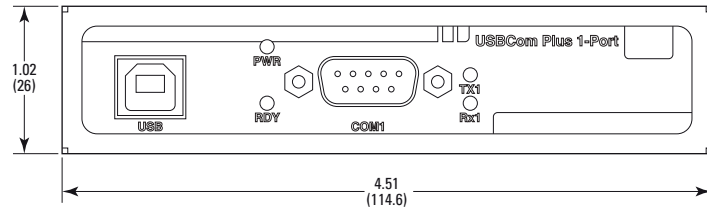

FRONT VIEW

REAR VIEW

MODEL SHOWN: CONEX-USB-RS422

DIMENSIONS IN INCHES (AND MILLIMETERS)

SCALE 3:4