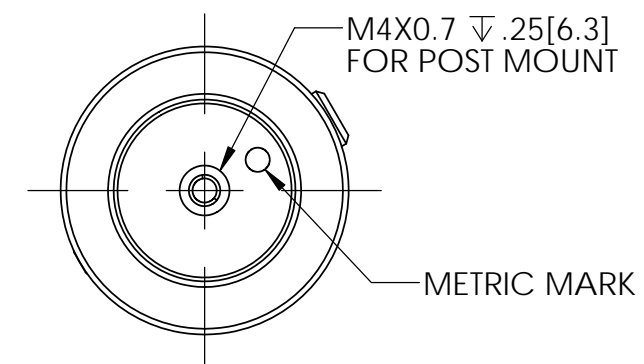

**MODEL: BSJ1**

**MODEL: M-BSJ1**

SINGLE 5/64 [2] HEX FOR SOCKET JOIN LOCKING

SINGLE 5/64 [2] HEX FOR SOCKET JOIN LOCKING

**Newport**<sup>®</sup>

Experience | Solutions