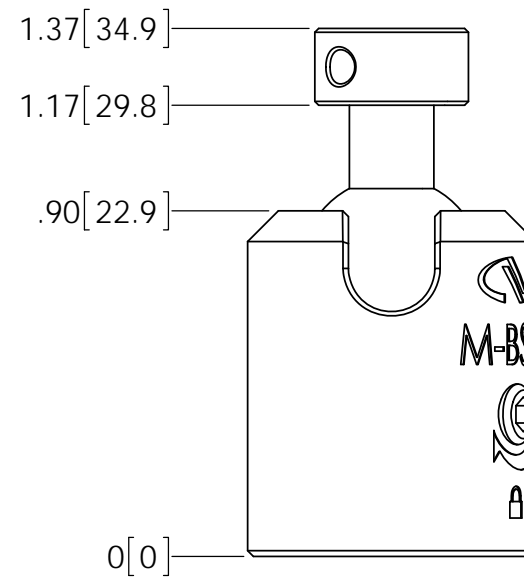

**MODEL: BSJ1**

**MODEL: M-BSJ1**

SINGLE 5/64 [2] HEX FOR SOCKET JOIN LOCKING

SINGLE 5/64 [2] HEX FOR SOCKET JOIN LOCKING

**Newport**<sup>®</sup>

Experience | Solutions