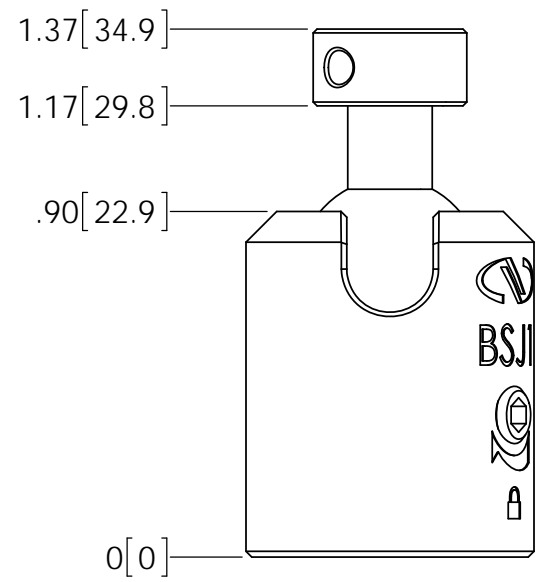

**MODEL: BSJ1**

**MODEL: M-BSJ1**

SINGLE 5/64 [2] HEX FOR SOCKET JOIN LOCKING

SINGLE 5/64 [2] HEX FOR SOCKET JOIN LOCKING

**Newport**<sup>®</sup>

Experience | Solutions