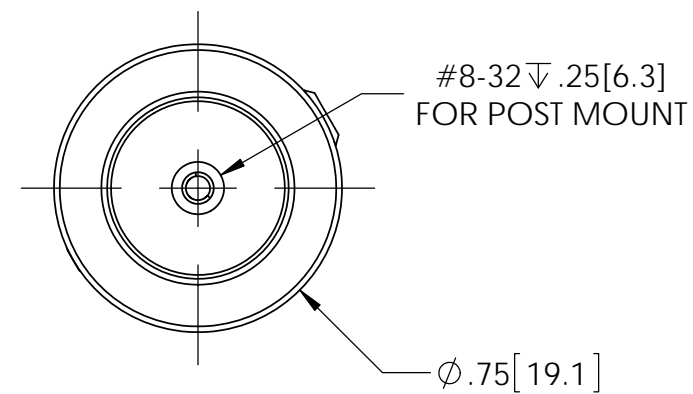

**MODEL: BSJ1**

**MODEL: M-BSJ1**

SINGLE 5/64 [2] HEX FOR SOCKET JOIN LOCKING

SINGLE 5/64 [2] HEX FOR SOCKET JOIN LOCKING

**Newport**<sup>®</sup>

Experience | Solutions