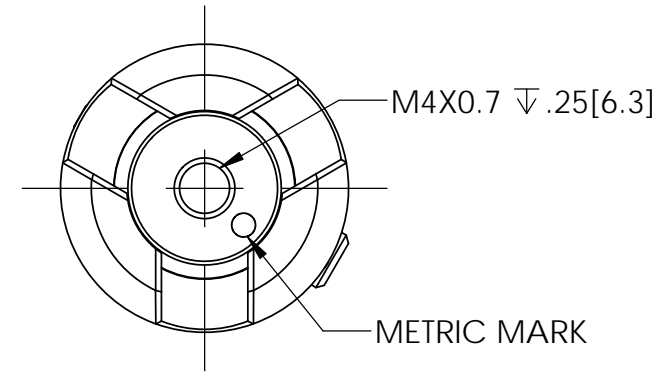

**MODEL: BSJ1**

**MODEL: M-BSJ1**

SINGLE 5/64 [2] HEX FOR SOCKET JOIN LOCKING

SINGLE 5/64 [2] HEX FOR SOCKET JOIN LOCKING

**Newport**<sup>®</sup>

Experience | Solutions