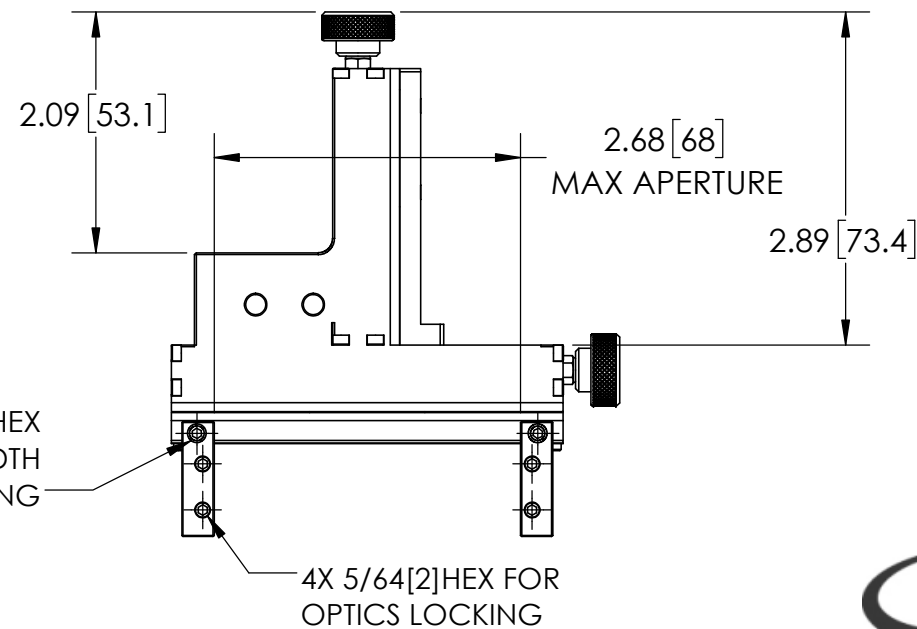

KNOB ADJUST 25mm VERTICAL TRAVEL
AT .04[1mm] PER REVOLUTION
ALSO 5/64[2] HEX ADJUSTABLE

.20 [5.1]
MAX OPTIC THICKNESS

TOP VIEW

2X 5/64[2] HEX
FOR OPTIC WIDTH
ADJUSTMENT LOCKING

4X 5/64[2] HEX FOR
OPTICS LOCKING