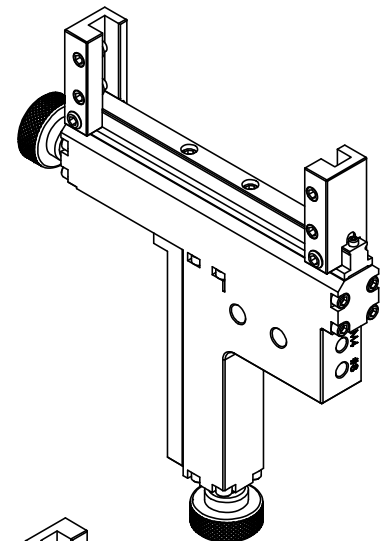

KNOB ADJUST 25mm VERTICAL TRAVEL
AT .04[1mm] PER REVOLUTION
ALSO 5/64[2] HEX ADJUSTABLE

.20 [5.1]
MAX OPTIC THICKNESS

TOP VIEW

2X 5/64[2] HEX
FOR OPTIC WIDTH
ADJUSTMENT LOCKING

4X 5/64[2] HEX FOR
OPTICS LOCKING

RTF-1XY