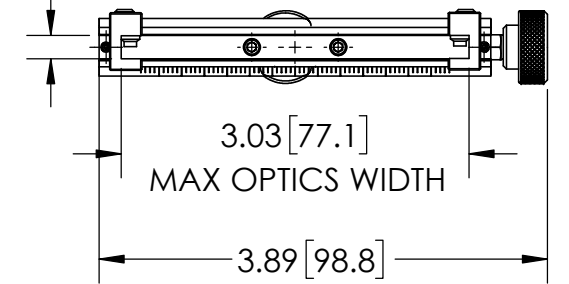

KNOB ADJUST 25mm VERTICAL TRAVEL
AT .04[1mm] PER REVOLUTION
ALSO 5/64[2] HEX ADJUSTABLE

.20 [5.1]
MAX OPTIC THICKNESS

TOP VIEW

2X 5/64[2] HEX
FOR OPTIC WIDTH
ADJUSTMENT LOCKING

4X 5/64[2] HEX FOR
OPTICS LOCKING