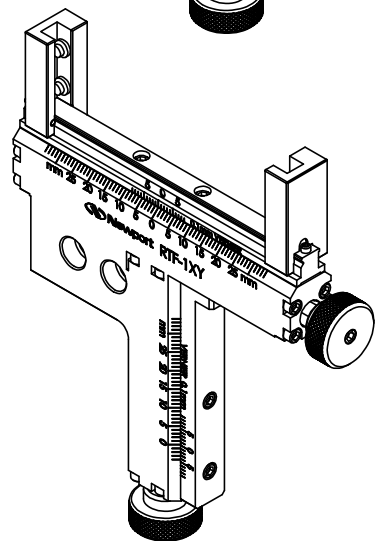

KNOB ADJUST 25mm VERTICAL TRAVEL
AT .04[1mm] PER REVOLUTION
ALSO 5/64[2] HEX ADJUSTABLE

.20 [5.1]
MAX OPTIC THICKNESS

TOP VIEW

2X 5/64[2] HEX
FOR OPTIC WIDTH
ADJUSTMENT LOCKING

4X 5/64[2] HEX FOR
OPTICS LOCKING

RTF-1XY