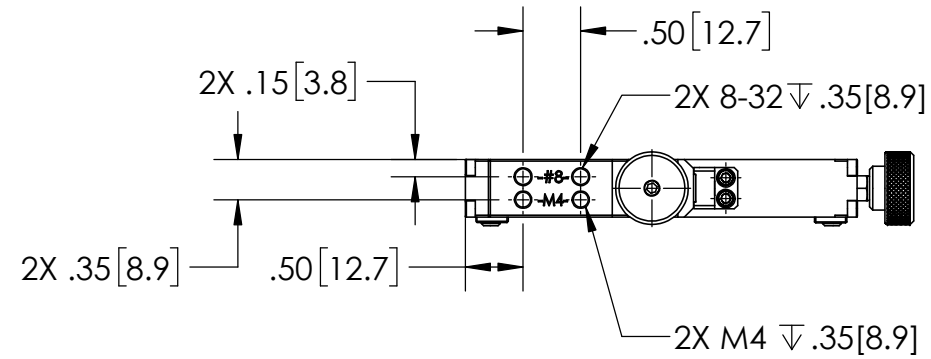

KNOB ADJUST 25mm VERTICAL TRAVEL
AT .04[1mm] PER REVOLUTION
ALSO 5/64[2] HEX ADJUSTABLE

.20 [5.1]
MAX OPTIC THICKNESS

TOP VIEW

2X 5/64[2] HEX
FOR OPTIC WIDTH
ADJUSTMENT LOCKING

4X 5/64[2] HEX FOR
OPTICS LOCKING