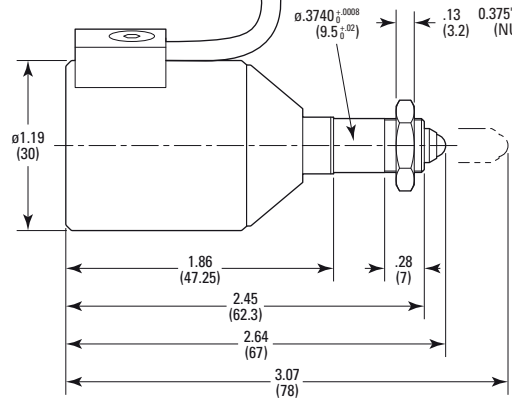

CABLE LENGTH 9.8 FT (3 M) AND
9 PIN MINI DIN CONNECTOR

$\phi .3740_{-0.0008}^{+0.0008}$ (9.5062)
.13 (3.2) 0.375"-40 UNS-2A THD (NUT IS INCLUDED)

MODEL SHOWN: NSA12V6
DIMENSIONS IN INCHES (AND MILLIMETERS)
0 5 1.0 IN.
0 10 20 30 (MM)
SCALE 3:4