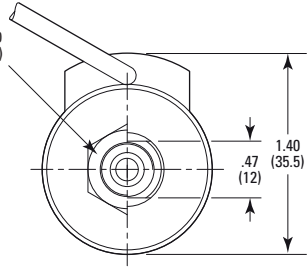

CABLE LENGTH 9.8 FT (3 M) AND
9 PIN MINI DIN CONNECTOR

$\phi .3740_{-0.0008}^{+0.0008}$ (9.5062)
.13 (3.2) 0.375"-40 UNS-2A THD (NUT IS INCLUDED)

MODEL SHOWN: NSA12V6
DIMENSIONS IN INCHES (AND MILLIMETERS)
0 5 1.0 IN.
0 10 20 30 (MM)
SCALE 3:4