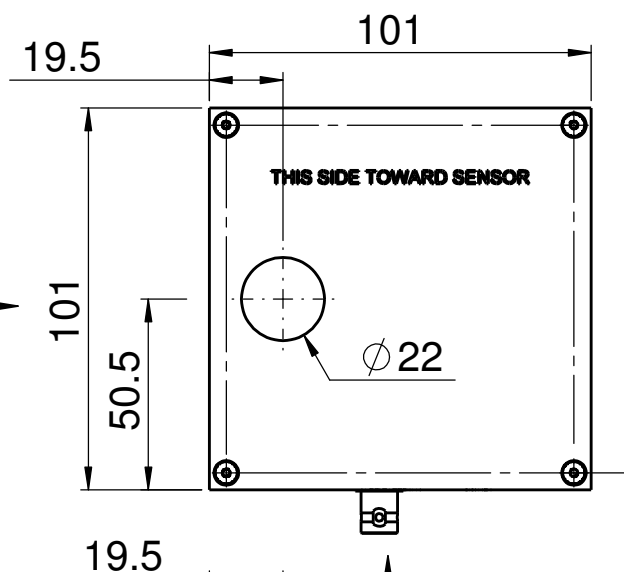

1/4-20 BSW x 6 deep Mounting Thread

VIEW C

VIEW D

VIEW B