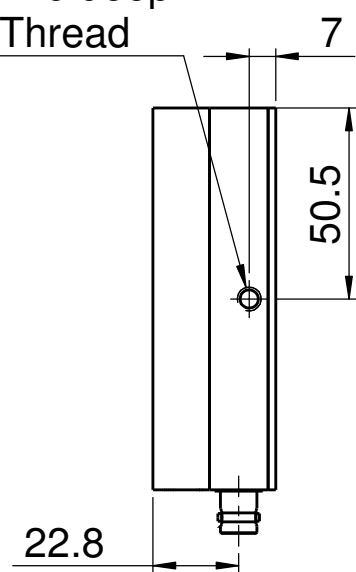

1/4-20 BSW x 6 deep Mounting Thread

VIEW C

VIEW D

VIEW B