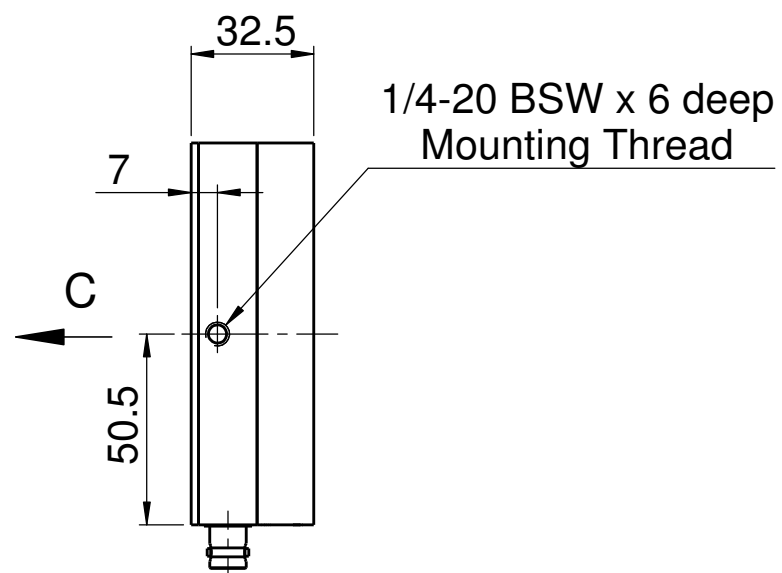

1/4-20 BSW x 6 deep Mounting Thread

VIEW C

VIEW D

VIEW B