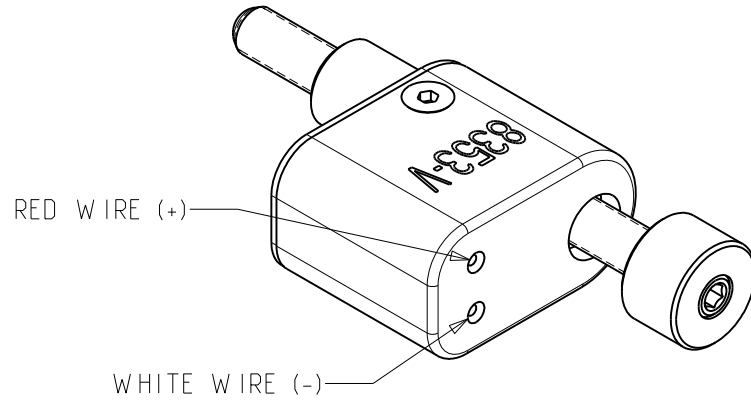

(V) New Focus™
 A Newport Corporation Brand

SCALE 2:1 REV 1

#8353-V, TINY VACUUM, MRA

©2009 NEWPORT CORP., ALL RIGHTS RESERVED.

Unless otherwise noted, dimensions are in inches with metric dimensions in mm in brackets