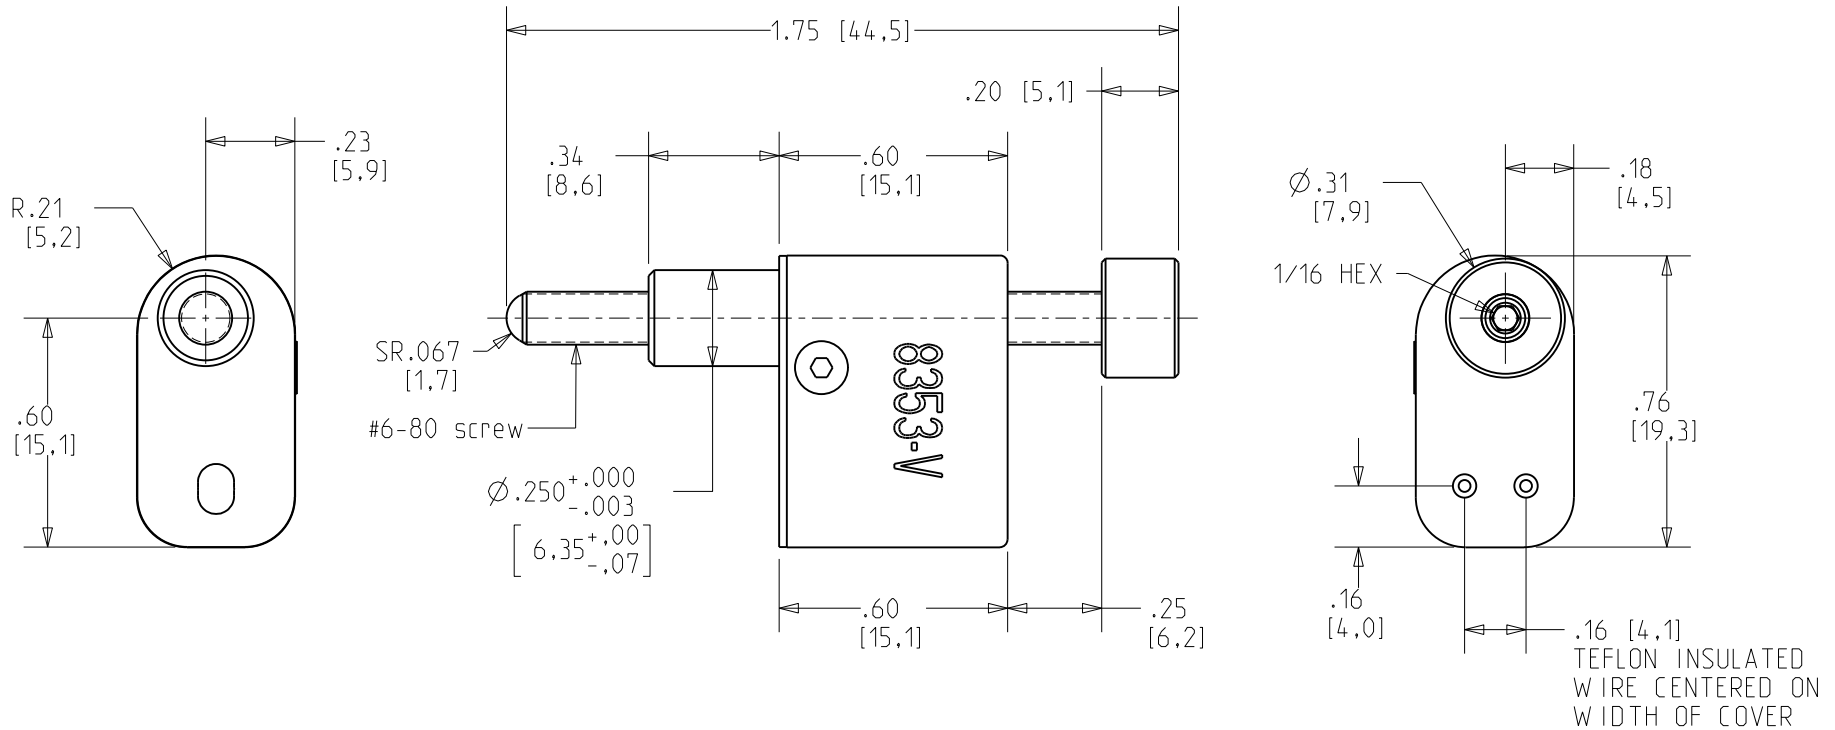

(V) New Focus™
 A Newport Corporation Brand

SCALE 2:1 REV 1

#8353-V, TINY VACUUM, MRA

©2009 NEWPORT CORP., ALL RIGHTS RESERVED.

Unless otherwise noted, dimensions are in inches with metric dimensions in mm in brackets