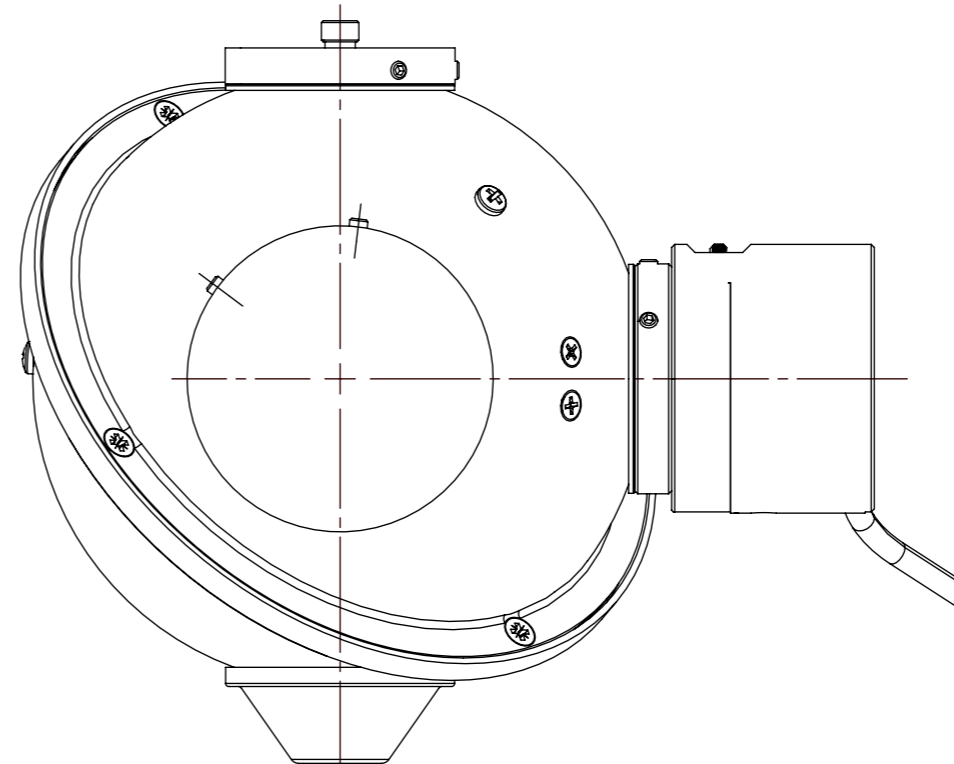

IS- ϕ 1" Port
SMA-F.O Adaptor

IS3.3-Sub Assy

Front View

Side View

1/4-20 BSW ∇ 6 Min
Thread For Rod

121 REF

IS- ϕ 1" Port
1" Port Cover

IS- ϕ 1.5" Port
Port Plug

Top View

1-40 UNS-2A,
Detector Adaptor

918D-IG-OD1R, Sensor