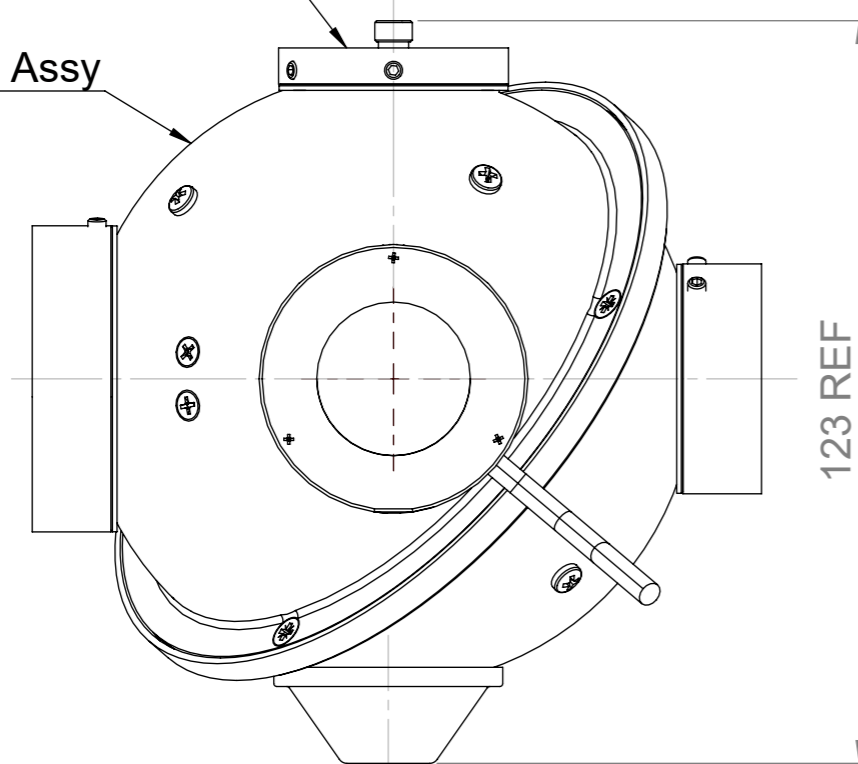

IS- ϕ 1" Port
SMA-F.O Adaptor

IS3.3-Sub Assy

Front View

Side View

1/4-20 BSW ∇ 6 Min
Thread For Rod

121 REF

IS- ϕ 1" Port
1" Port Cover

IS- ϕ 1.5" Port
Port Plug

Top View

1-40 UNS-2A,
Detector Adaptor

918D-IG-OD1R, Sensor