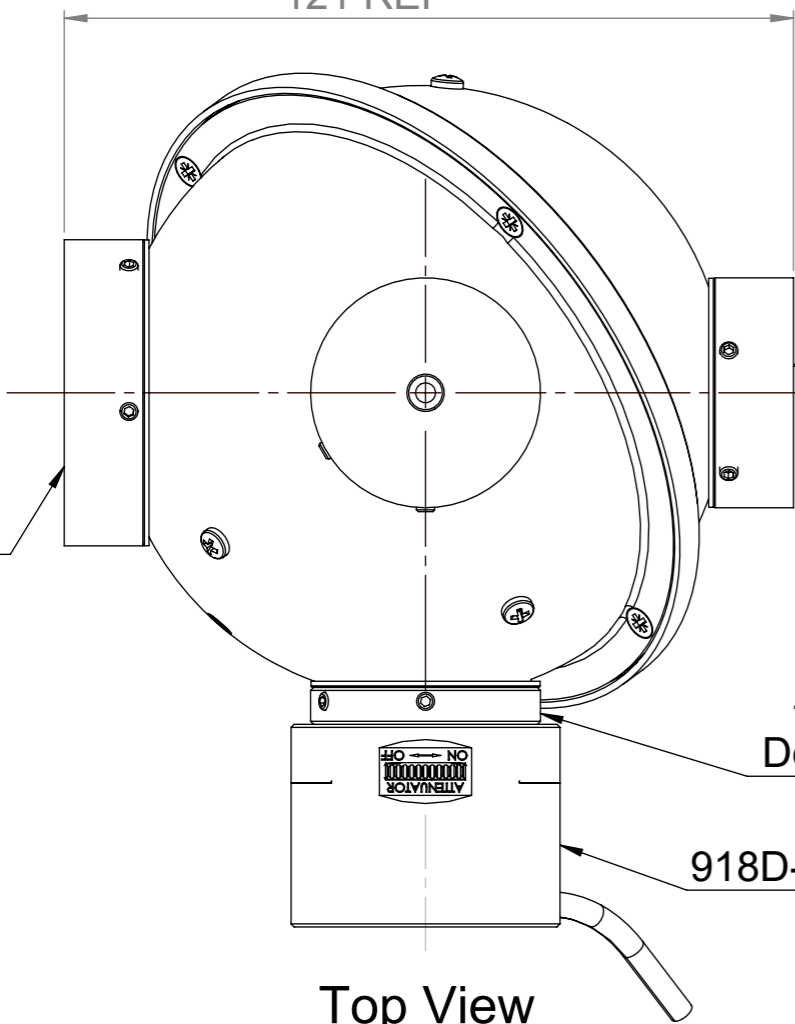

IS- ϕ 1" Port
SMA-F.O Adaptor

IS3.3-Sub Assy

Front View

Side View

1/4-20 BSW ∇ 6 Min
Thread For Rod

121 REF

IS- ϕ 1" Port
1" Port Cover

IS- ϕ 1.5" Port
Port Plug

Top View

1-40 UNS-2A,
Detector Adaptor

918D-IG-OD1R, Sensor