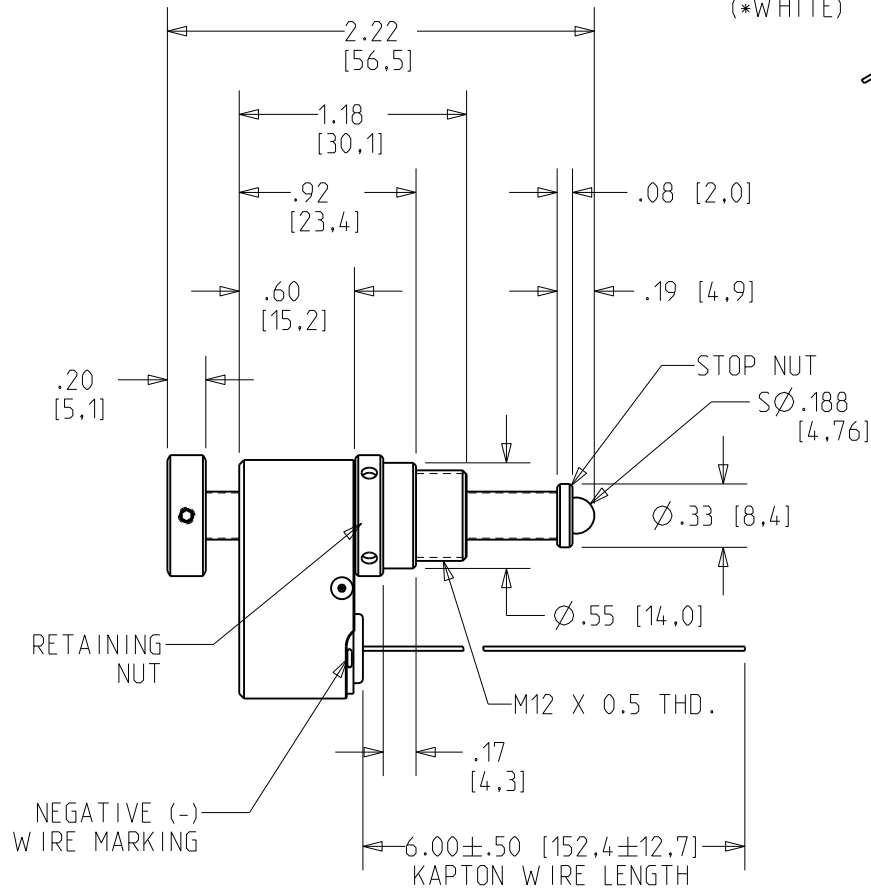

(V) New Focus™
 A Newport Corporation Brand

SCALE 1:1 REV A | 8321-UHV-KAP. PICOMOTOR. UHV. KAPTON. .5 IN EURO THD

©2009 NEWPORT CORP.. ALL RIGHTS RESERVED.

*COLOR OF BOTH KAPTON WIRES ARE IDENTICAL. COLOR NOTATION IS FOR REFERENCE TO POLARITY PER USER MANUAL.

Unless otherwise noted, dimensions are in inches with metric dimenions in mm in brackets