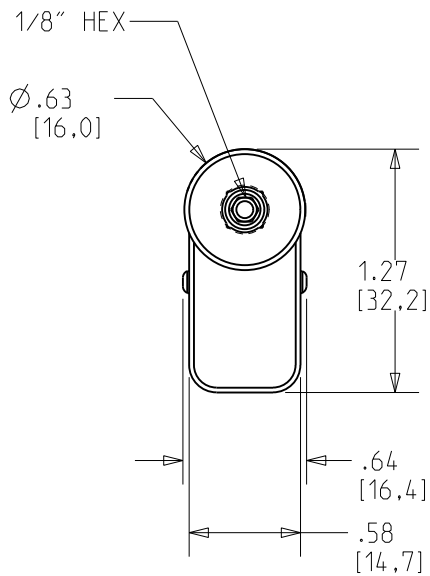

(V) New Focus™
 A Newport Corporation Brand

SCALE 1:1 REV A | 8321-UHV-KAP. PICOMOTOR. UHV. KAPTON. .5 IN EURO THD

©2009 NEWPORT CORP.. ALL RIGHTS RESERVED.

*COLOR OF BOTH KAPTON WIRES ARE IDENTICAL. COLOR NOTATION IS FOR REFERENCE TO POLARITY PER USER MANUAL.

Unless otherwise noted, dimensions are in inches with metric dimenions in mm in brackets