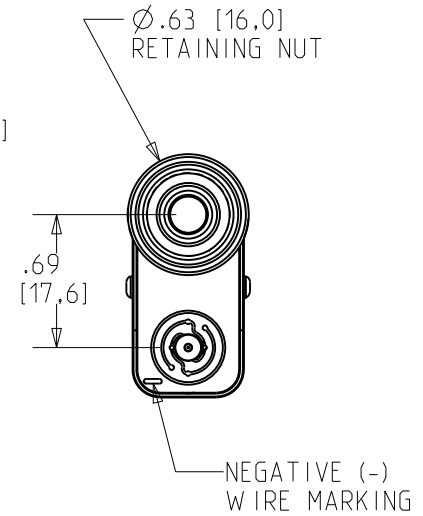

(V) New Focus™
 A Newport Corporation Brand

SCALE 1:1 REV A | 8321-UHV-KAP. PICOMOTOR. UHV. KAPTON. .5 IN EURO THD

©2009 NEWPORT CORP.. ALL RIGHTS RESERVED.

*COLOR OF BOTH KAPTON WIRES ARE IDENTICAL. COLOR NOTATION IS FOR REFERENCE TO POLARITY PER USER MANUAL.

Unless otherwise noted, dimensions are in inches with metric dimenions in mm in brackets