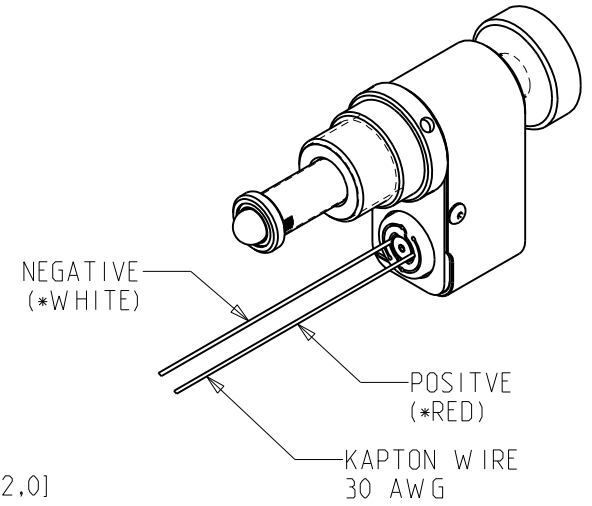

(V) New Focus™
 A Newport Corporation Brand

SCALE 1:1 REV A | 8321-UHV-KAP. PICOMOTOR. UHV. KAPTON. .5 IN EURO THD

©2009 NEWPORT CORP.. ALL RIGHTS RESERVED.

*COLOR OF BOTH KAPTON WIRES ARE IDENTICAL. COLOR NOTATION IS FOR REFERENCE TO POLARITY PER USER MANUAL.

Unless otherwise noted, dimensions are in inches with metric dimenions in mm in brackets