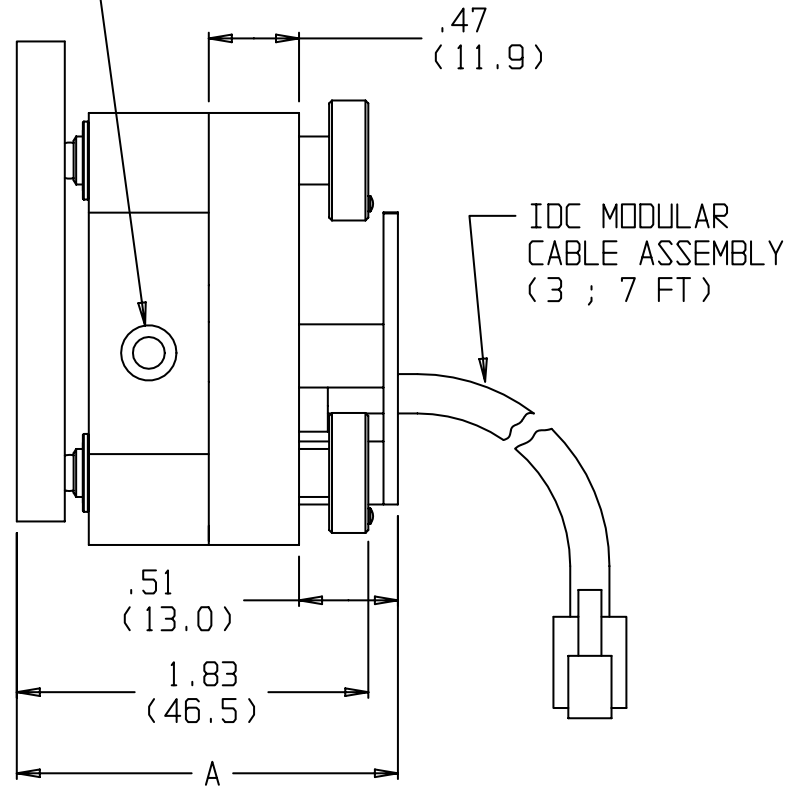

LOCKING SCREW 1/16 (1.5) ALLEN

OPTIC DIA
.50 (12.7)

2X CLEARS 8-32
(M4) SOC HD

	A
MIN	1.89 (48.0)
MAX	2.14 (54.4)

Unless otherwise noted, dimensions are in inches with metric dimensions in mm in brackets

 New Focus™