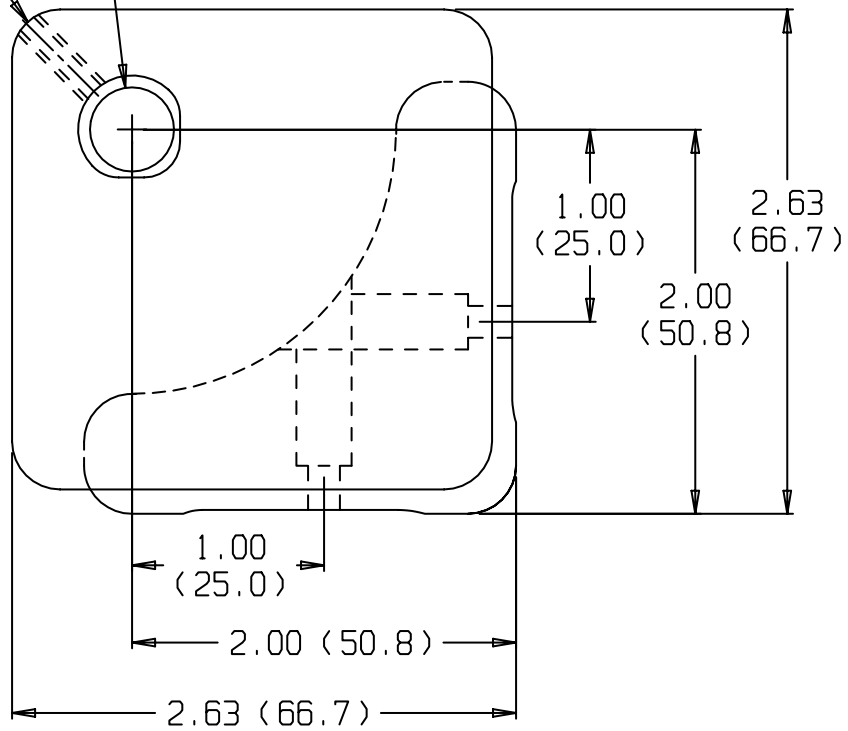

LOCKING SCREW 1/16 (1.5) ALLEN

OPTIC DIA
.50 (12.7)

2X CLEARS 8-32
(M4) SOC HD

	A
MIN	1.89 (48.0)
MAX	2.14 (54.4)

Unless otherwise noted, dimensions are in inches with metric dimensions in mm in brackets

 New Focus™