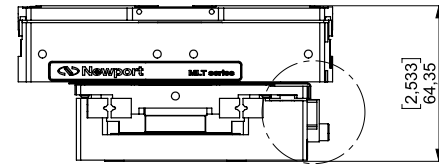

Cable placement in the clamp

No. article	DESCRIPTION	Qté
1	Cable clamp XYZ MLT	1
2	MLT-XYPLATE	1
3	Dowel pin ϕ 3	2
4	Screw M4x12	6

MLT stages not included