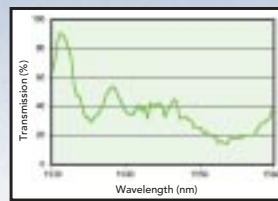

Newport makes this all a reality with a completely new class of instruments called Programmable Spectral Processors. The first of these innovative products is the  $\lambda$ Commander™. This fiber-coupled instrument can apply any arbitrary spectral transformation to light — from simply passing selected narrow wavelengths and blocking others, to applying a complex, time varying function to the spectral shape with bandwidths up to 100 nm.