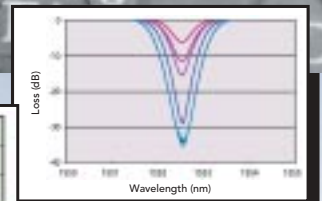

Newport makes this all a reality with a completely new class of instruments called Programmable Spectral Processors. The first of these innovative products is the  $\lambda$ Commander™. This fiber-coupled instrument can apply any arbitrary spectral transformation to light — from simply passing selected narrow wavelengths and blocking others, to applying a complex, time varying function to the spectral shape with bandwidths up to 100 nm.