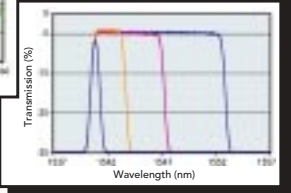

Newport makes this all a reality with a completely new class of instruments called Programmable Spectral Processors. The first of these innovative products is the  $\lambda$ Commander™. This fiber-coupled instrument can apply any arbitrary spectral transformation to light — from simply passing selected narrow wavelengths and blocking others, to applying a complex, time varying function to the spectral shape with bandwidths up to 100 nm.