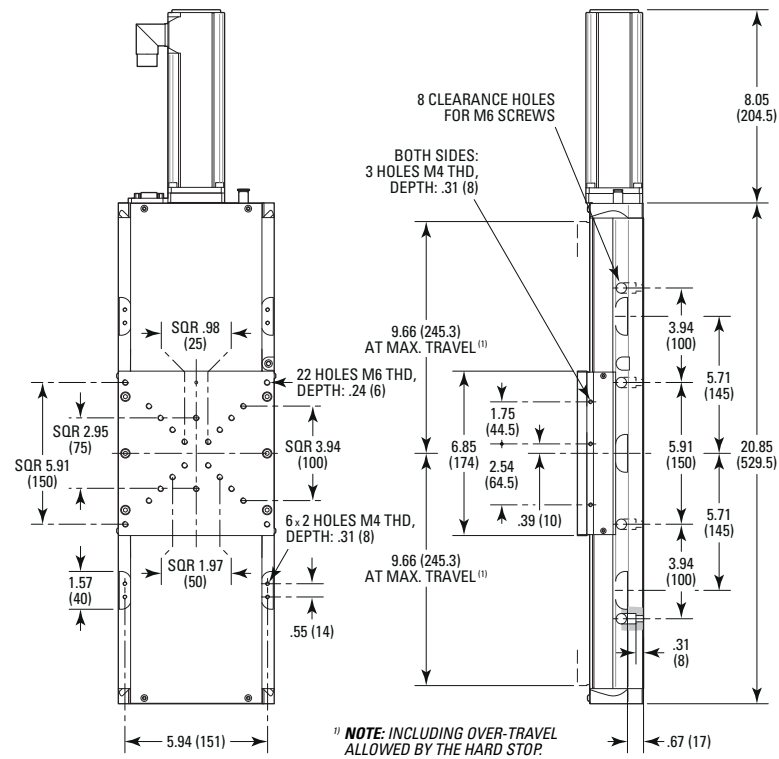

MODEL SHOWN: IDL165-300BLBK
DIMENSIONS IN INCHES (AND MILLIMETERS)

¹⁾ NOTE: INCLUDING OVER-TRAVEL ALLOWED BY THE HARD STOP.