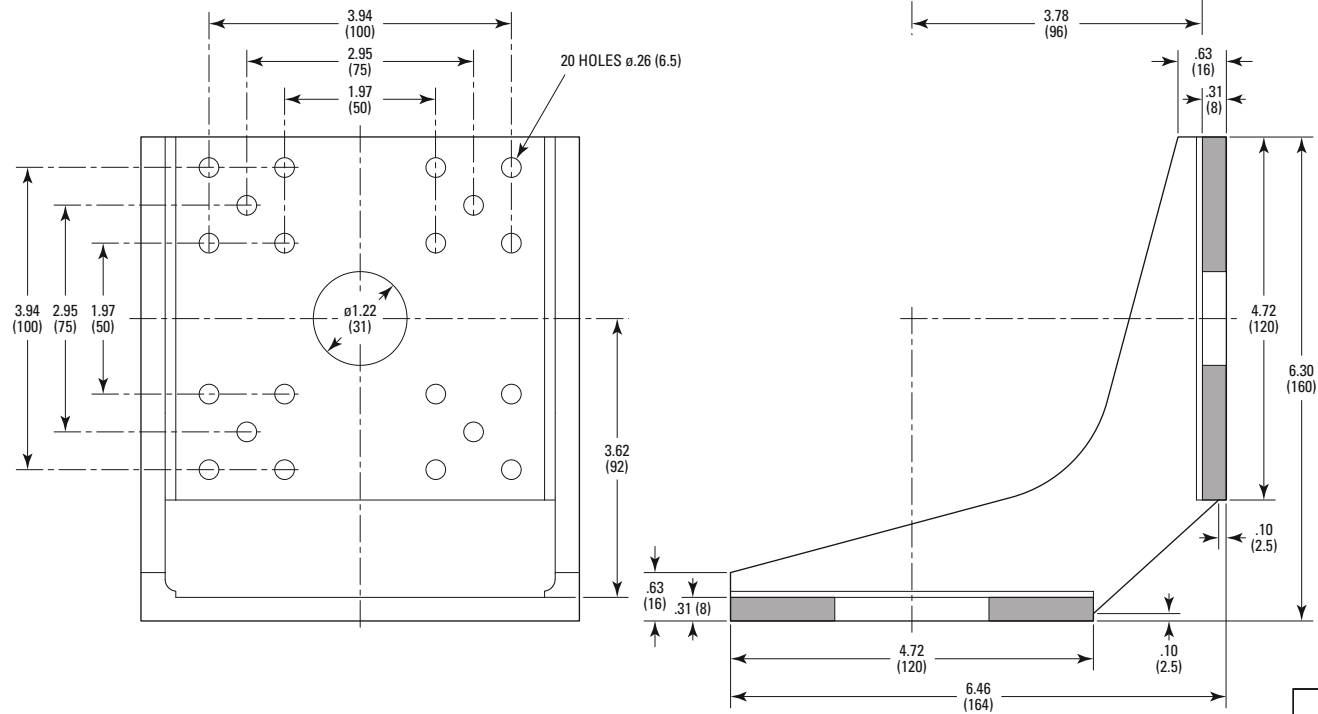

8 HOLES M6 THD

20 HOLES  $\phi .26$  (6.5)

MODEL SHOWN: URSBK  
DIMENSIONS IN INCHES (AND MILLIMETERS)  
0 1.0 2.0 IN.  
0 10 20 30 40 50 60 (MM)  
SCALE 1:2.5

 Newport