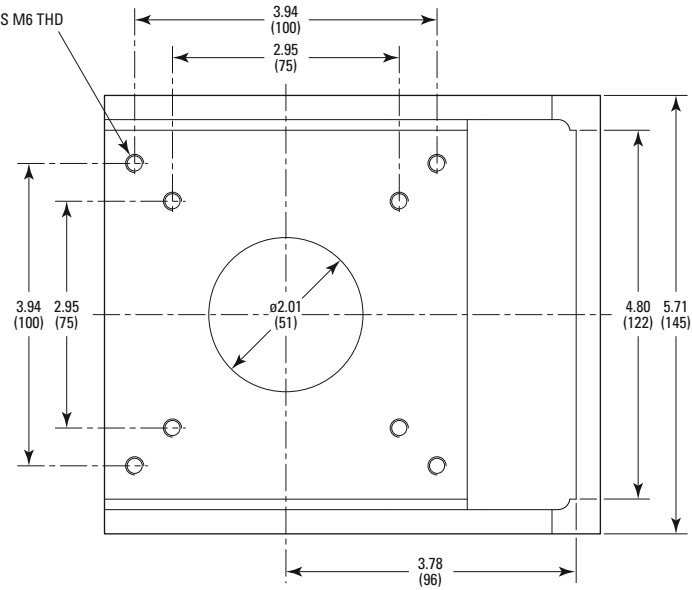

8 HOLES M6 THD

20 HOLES  $\phi .26$  (6.5)

MODEL SHOWN: URSBK  
DIMENSIONS IN INCHES (AND MILLIMETERS)  
0 1.0 2.0 IN.  
0 10 20 30 40 50 60 (MM)  
SCALE 1:2.5

 Newport