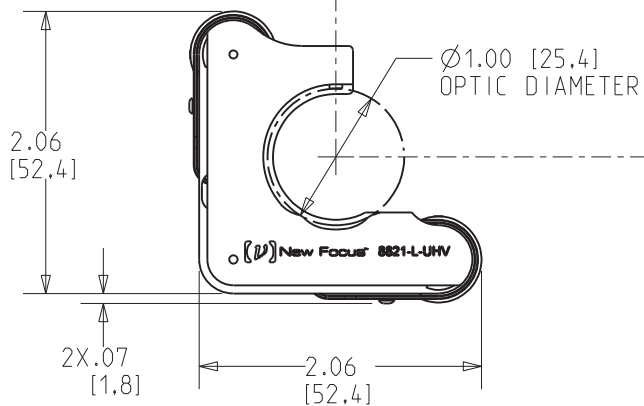

OPTIC RETAINING
SCREW 5/64 HEX

.90 [23,0]
.40 [10,0]
.24 [6,0]

2X COUNTERBORE
FOR 8-32 (M4)
SOC HD CAP

Unless otherwise noted, dimensions are in inches with metric dimensions in mm in brackets

[V] New Focus™