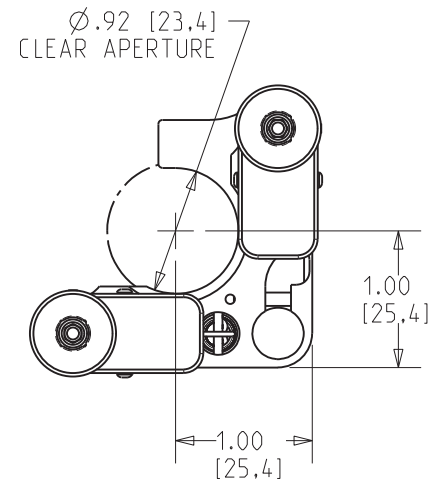

OPTIC RETAINING
SCREW 5/64 HEX

.90 [23,0]
.40 [10,0]
.24 [6,0]

2X COUNTERBORE
FOR 8-32 (M4)
SOC HD CAP

Unless otherwise noted, dimensions are in inches with metric dimensions in mm in brackets

[V] New Focus™