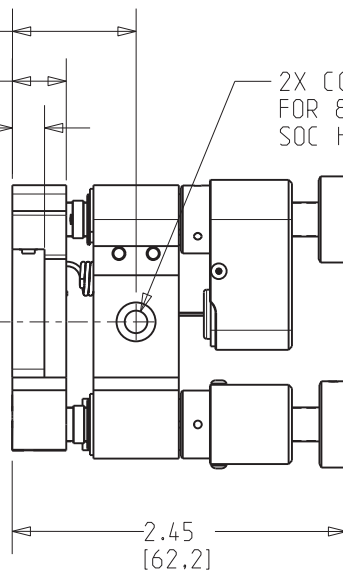

OPTIC RETAINING
SCREW 5/64 HEX

.90 [23,0]
.40 [10,0]
.24 [6,0]

2X COUNTERBORE
FOR 8-32 (M4)
SOC HD CAP

Unless otherwise noted, dimensions are in inches with metric dimensions in mm in brackets

[V] New Focus™