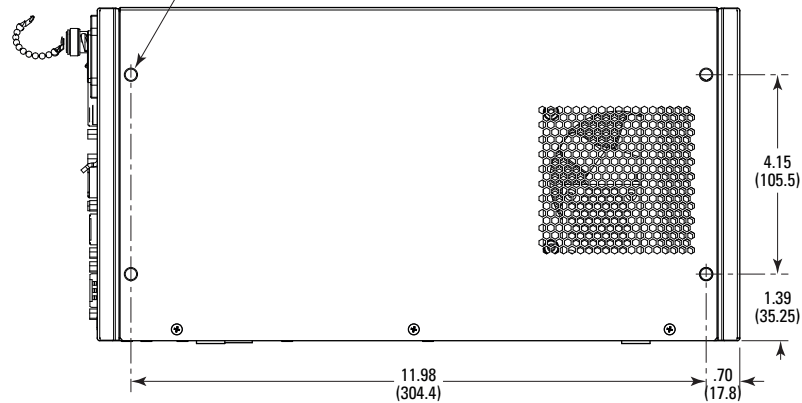

2 x 4 M6 THD, USABLE DEPTH <.39 (10)

MODEL SHOWN: XPS-RLM
DIMENSIONS IN INCHES (AND MILLIMETERS)

0 1.0 2.0 3.0 4.0 IN.
0 50 100 (MM)

SCALE 1:4

 Newport