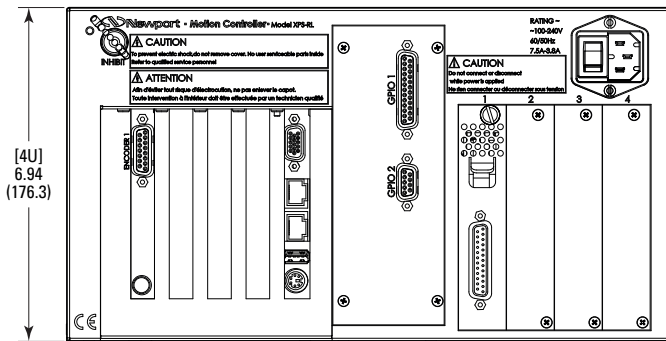

2 x 4 M6 THD, USABLE DEPTH <.39 (10)

MODEL SHOWN: XPS-RLM
DIMENSIONS IN INCHES (AND MILLIMETERS)

0 1.0 2.0 3.0 4.0 IN.
0 50 100 (MM)

SCALE 1:4

 Newport