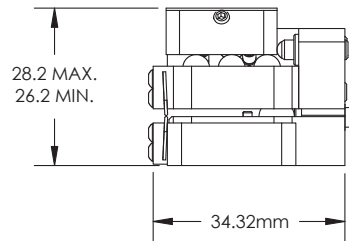

MODEL 9031-M 6-AXIS KINEMATIC STAGE

MAX POSITIVE ROLL ANGLE

MIN. NEGATIVE ROLL ANGLE