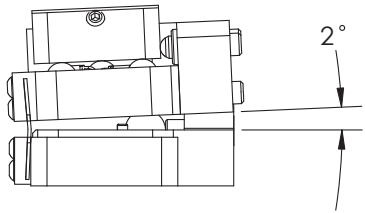

MODEL 9031-M 6-AXIS KINEMATIC STAGE

MAX POSITIVE ROLL ANGLE

MIN. NEGATIVE ROLL ANGLE