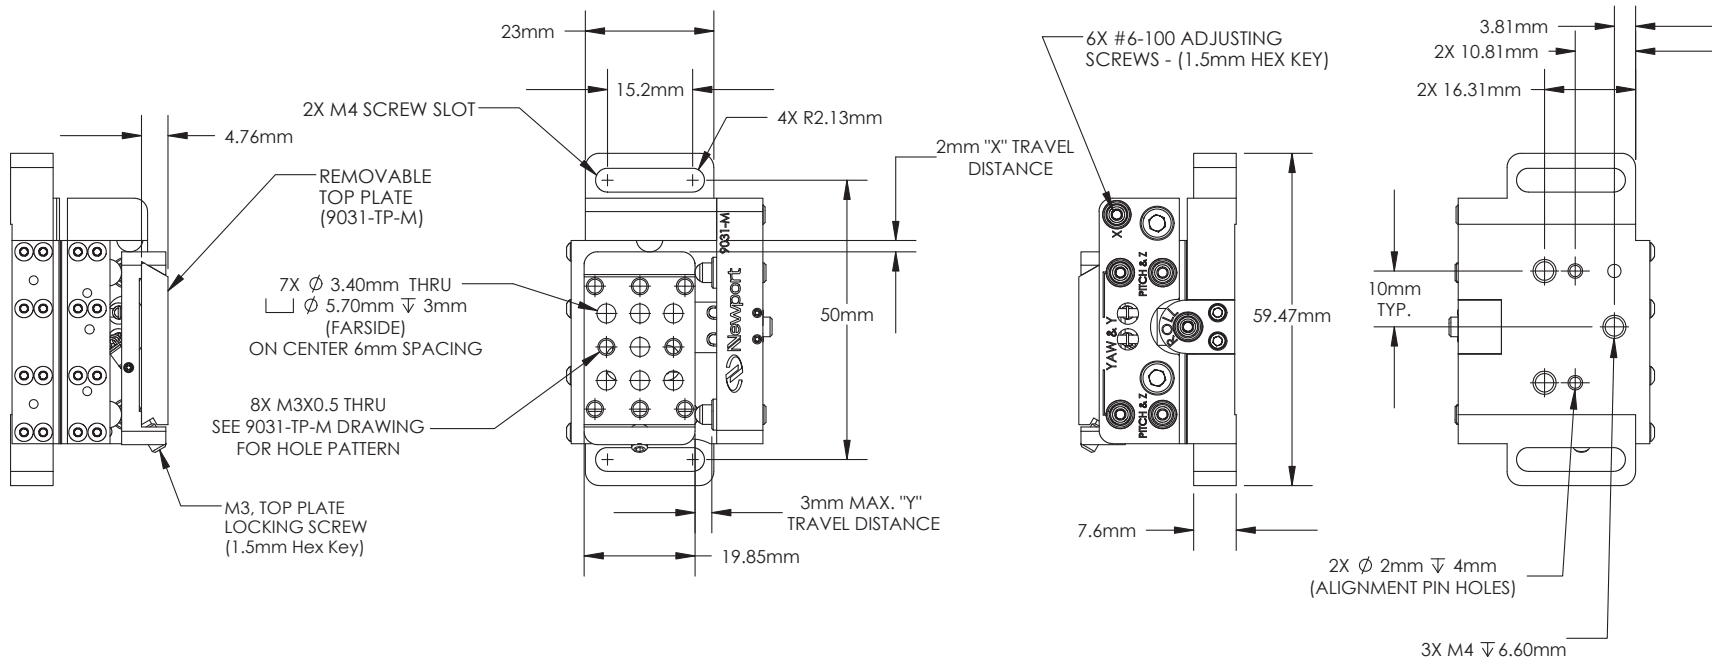

MODEL 9031-M 6-AXIS KINEMATIC STAGE

MAX POSITIVE ROLL ANGLE

MIN. NEGATIVE ROLL ANGLE