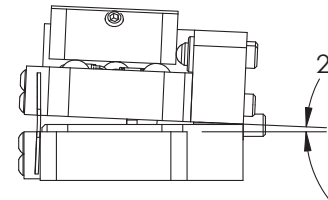

MODEL 9031-M 6-AXIS KINEMATIC STAGE

MAX POSITIVE ROLL ANGLE

MIN. NEGATIVE ROLL ANGLE