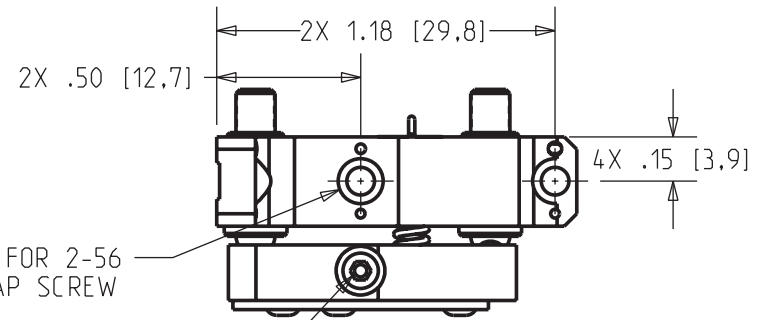

MODEL	OPTIC THICKNESS
9811-5-K	5mm
9811-3-K	3mm

1/16" HEX

SLOT AND HOLE ON THIS SIDE ARE TO FIT 1/32" ALIGNMENT PINS

SCALE 1:1

SCALE 1:1

[V] New Focus™