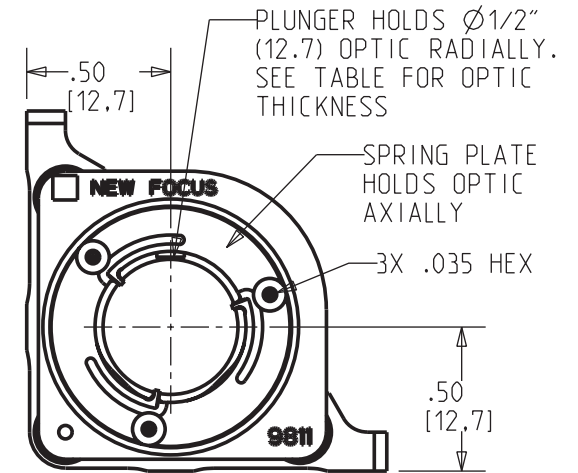

MODEL	OPTIC THICKNESS
9811-5-K	5mm
9811-3-K	3mm

1/16" HEX

SLOT AND HOLE ON THIS SIDE ARE TO FIT 1/32" ALIGNMENT PINS

SCALE 1:1

SCALE 1:1

[V] New Focus™