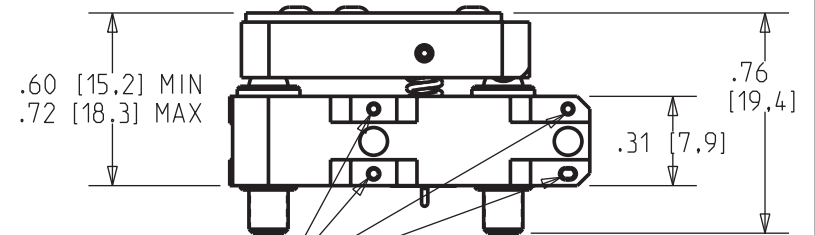

MODEL	OPTIC THICKNESS
9811-5-K	5mm
9811-3-K	3mm

1/16" HEX

SLOT AND HOLE ON THIS SIDE ARE TO FIT 1/32" ALIGNMENT PINS

SCALE 1:1

SCALE 1:1

[V] New Focus™