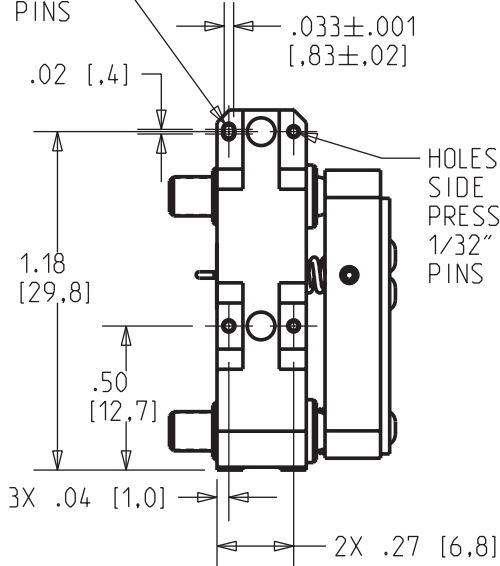

MODEL	OPTIC THICKNESS
9811-5-K	5mm
9811-3-K	3mm

1/16" HEX

SLOT AND HOLE ON THIS SIDE ARE TO FIT 1/32" ALIGNMENT PINS

SCALE 1:1

SCALE 1:1

[V] New Focus™