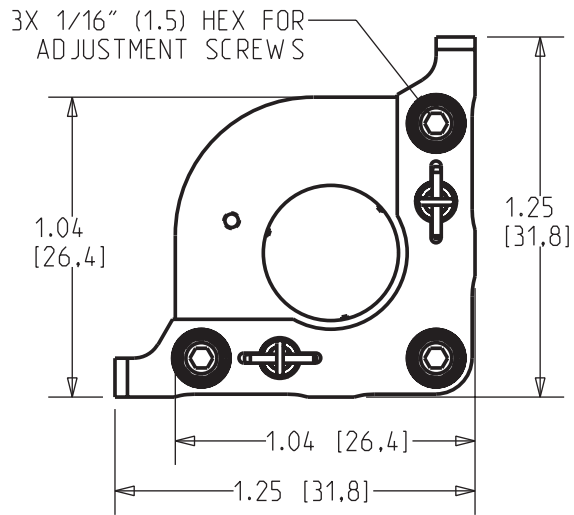

MODEL	OPTIC THICKNESS
9811-5-K	5mm
9811-3-K	3mm

1/16" HEX

SLOT AND HOLE ON THIS SIDE ARE TO FIT 1/32" ALIGNMENT PINS

SCALE 1:1

SCALE 1:1

[V] New Focus™