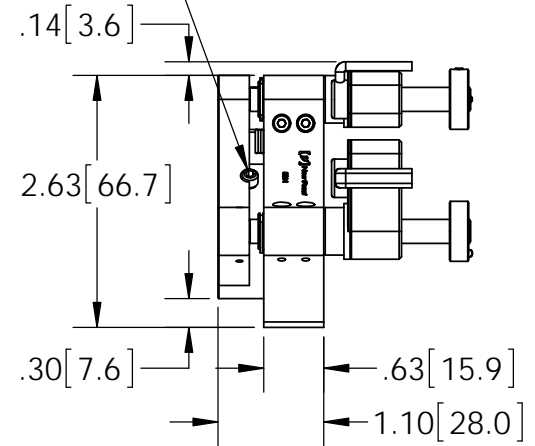

New Focus™

A Newport Corporation Brand

SCALE 1:2 REV 01

8814, MOUNT, GIMBAL CENTER, 1" MIRROR, PM

© 2009 NEWPORT CORP., ALL RIGHTS RESERVED.

5/64 [2.0] HEX
NYLON SET SCREW

Unless otherwise noted, dimensions are in inches with metric dimensions in mm in brackets