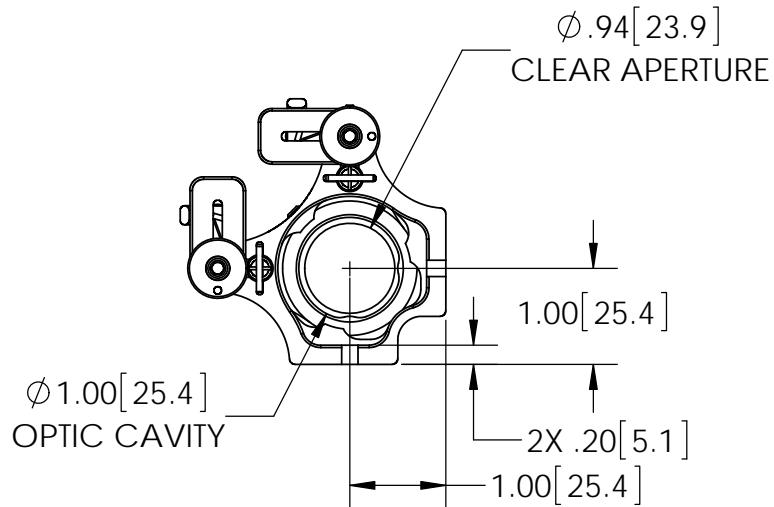

New Focus™

A Newport Corporation Brand

SCALE 1:2 REV 01

8814, MOUNT, GIMBAL CENTER, 1" MIRROR, PM

© 2009 NEWPORT CORP., ALL RIGHTS RESERVED.

5/64 [2.0] HEX
NYLON SET SCREW

Unless otherwise noted, dimensions are in inches with metric dimensions in mm in brackets