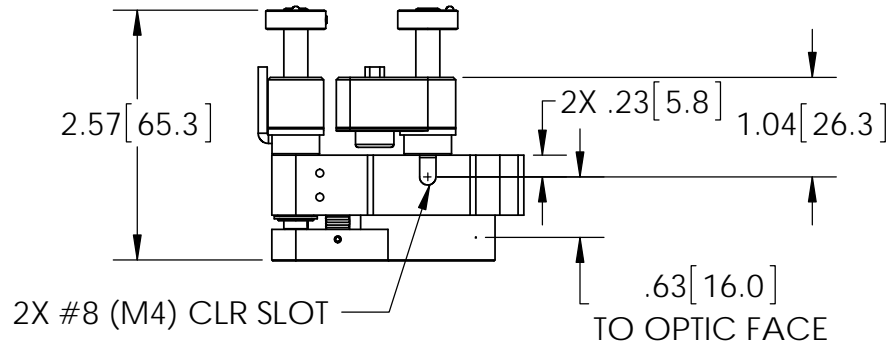

New Focus™

A Newport Corporation Brand

SCALE 1:2 REV 01

8814, MOUNT, GIMBAL CENTER, 1" MIRROR, PM

© 2009 NEWPORT CORP., ALL RIGHTS RESERVED.

5/64 [2.0] HEX
NYLON SET SCREW

Unless otherwise noted, dimensions are in inches with metric dimensions in mm in brackets