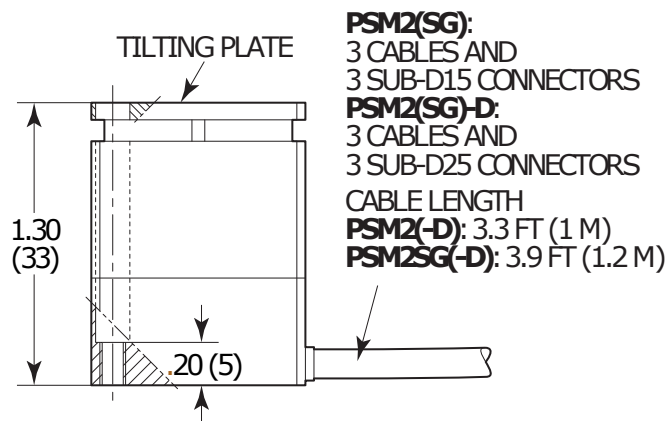

* NOTE: ROTATION AXES

PSM2 - Piezo Steering Mirror Mount

Open Loop