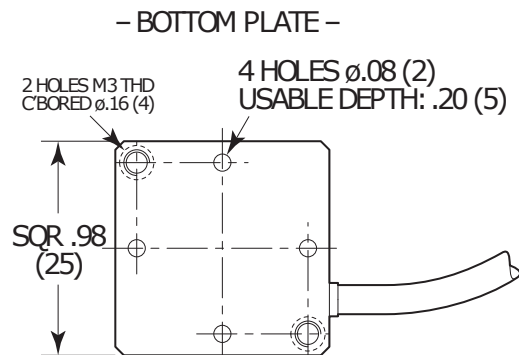

* NOTE: ROTATION AXES

PSM2 - Piezo Steering Mirror Mount

Open Loop