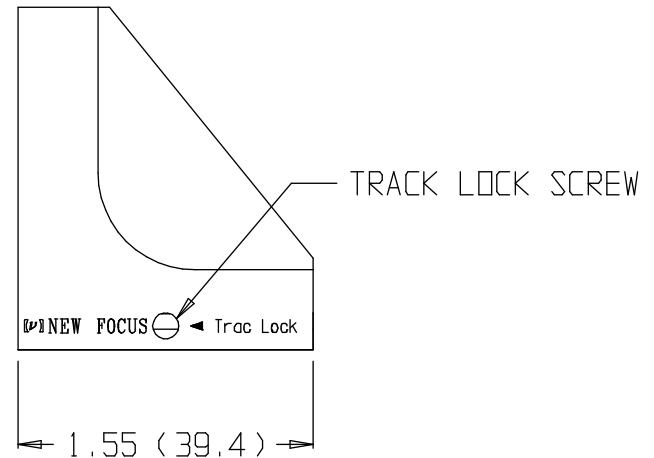

NOTE:
 ENGLISH HOLES ON .50" SPACING
 METRIC HOLES ON 12.5MM SPACING

4X CBORED .015
 DEEP FOR 8-32 THD

9039 & 9039(M) 90 DEG ADAPTER

 New Focus™