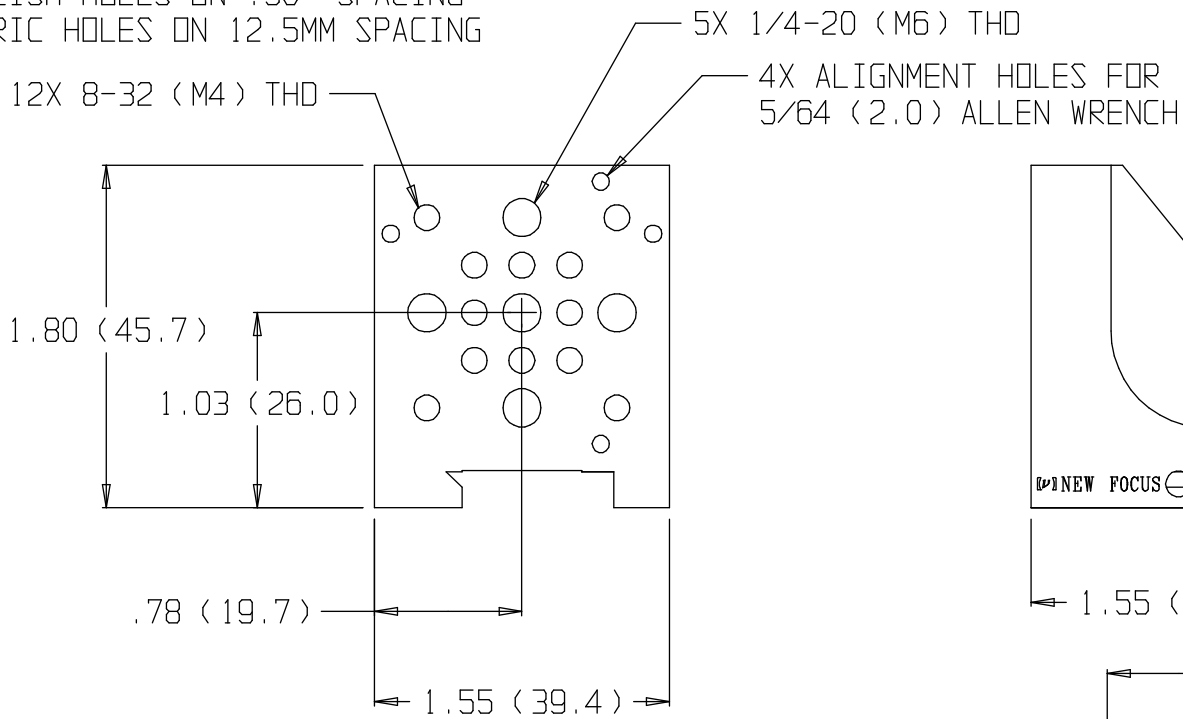

NOTE:
 ENGLISH HOLES ON .50" SPACING
 METRIC HOLES ON 12.5MM SPACING

4X CBORED .015
 DEEP FOR 8-32 THD

9039 & 9039(M) 90 DEG ADAPTER

 New Focus™