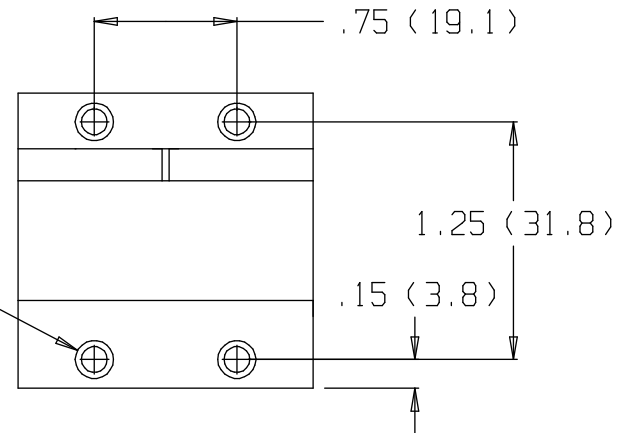

NOTE:
 ENGLISH HOLES ON .50" SPACING
 METRIC HOLES ON 12.5MM SPACING

4X CBORED .015
 DEEP FOR 8-32 THD

9039 & 9039(M) 90 DEG ADAPTER

 New Focus™