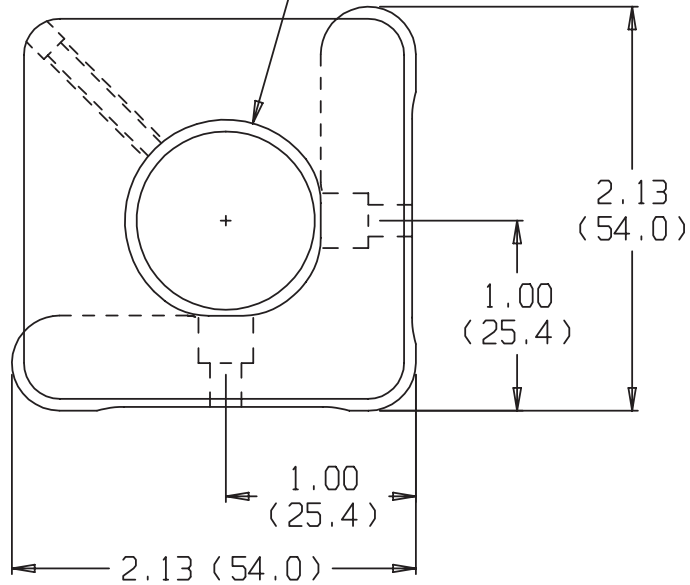

ACCEPTS DIA 1.00
(25.4) OPTICS

2X CBORED 8-32
(M4) SOC HD FAR SIDE

OPTIC LOCKING SCREW
1/16 (1.5) ALLEN

3X LOCKING SCREWS
FOR ADJUSTMENT
SCREWS 5/64
(2.0) ALLEN

3X ADJUSTMENT SCREWS
1/8 ALLEN

9807-L 1" OPTIC MOUNT