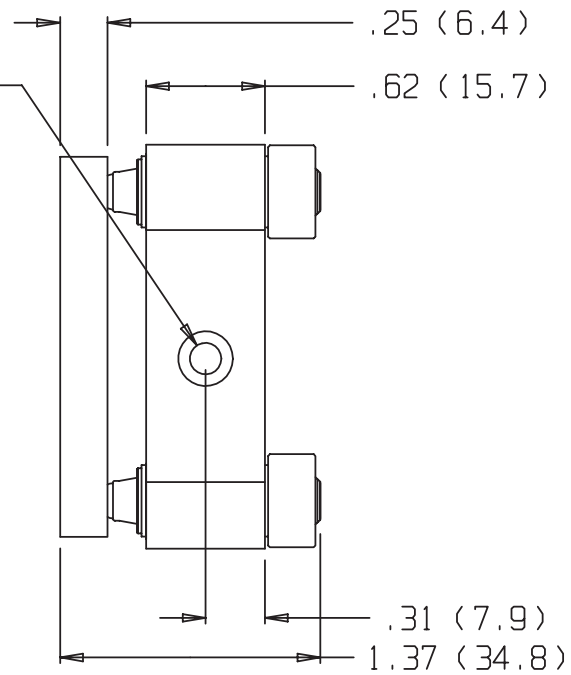

ACCEPTS DIA 1.00
(25.4) OPTICS

2X CBORED 8-32
(M4) SOC HD FAR SIDE

OPTIC LOCKING SCREW
1/16 (1.5) ALLEN

3X LOCKING SCREWS
FOR ADJUSTMENT
SCREWS 5/64
(2.0) ALLEN

3X ADJUSTMENT SCREWS
1/8 ALLEN

9807-L 1" OPTIC MOUNT