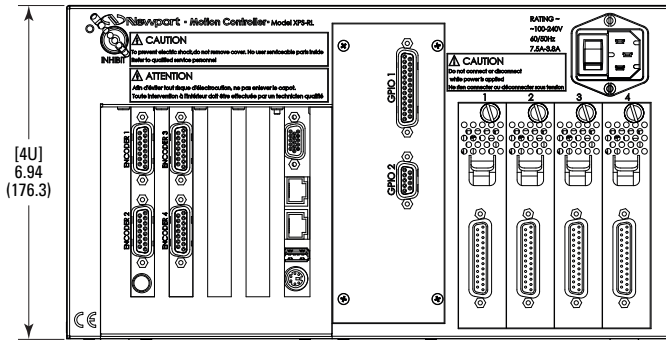

2 x 4 M6 THD, USABLE DEPTH <.39 (10)

MODEL SHOWN: XPS-RL4
DIMENSIONS IN INCHES (AND MILLIMETERS)
0 1.0 2.0 3.0 4.0 IN.
0 50 100 (MM)
SCALE 1:4

 Newport