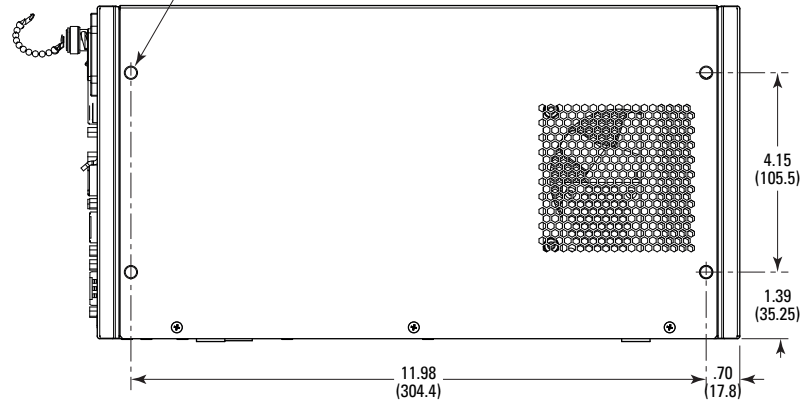

2 x 4 M6 THD, USABLE DEPTH <.39 (10)

MODEL SHOWN: XPS-RL4
DIMENSIONS IN INCHES (AND MILLIMETERS)
0 1.0 2.0 3.0 4.0 IN.
0 50 100 (MM)
SCALE 1:4

 Newport