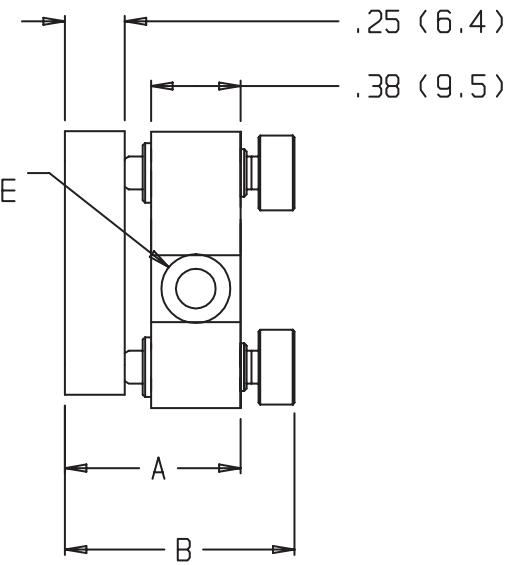

LOCKING SCREW
1/16 (1.5) ALLEN

ACCEPTS DIA .50
(12.7) OPTICS

2X C' BORED 8-32
(M4) SOC HD FAR SIDE

	9882	9882-K
A MIN	.66 (16.8)	.66 (16.8)
A MAX	.79 (19.9)	.81 (20.4)
B	.96 (24.4)	.83 (21.1)

9882 1/2" CENTER PINT-SIZE