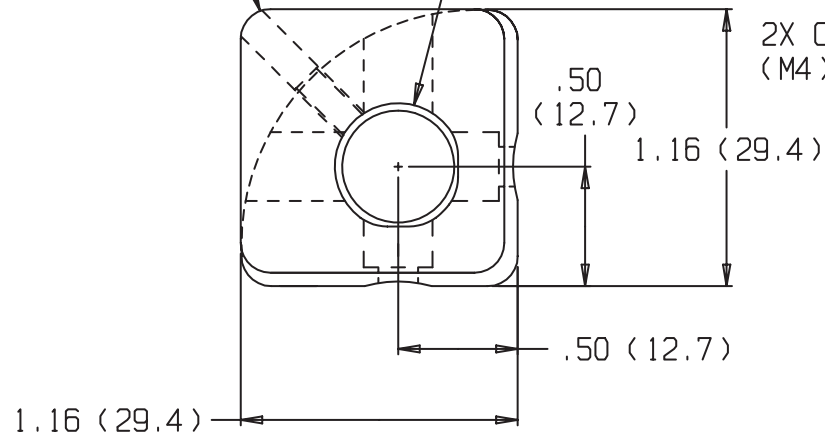

LOCKING SCREW
1/16 (1.5) ALLEN

ACCEPTS DIA .50
(12.7) OPTICS

2X C' BORED 8-32
(M4) SOC HD FAR SIDE

	9882	9882-K
A MIN	.66 (16.8)	.66 (16.8)
A MAX	.79 (19.9)	.81 (20.4)
B	.96 (24.4)	.83 (21.1)

9882 1/2" CENTER PINT-SIZE