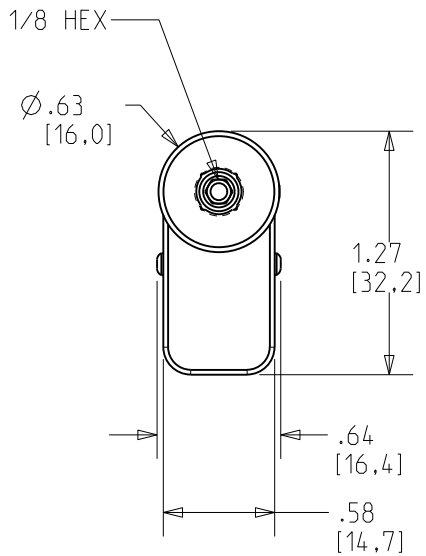

# New Focus™

A Newport Corporation Brand

SCALE 1:1 REV A | 830X-UHV-KAP. PICOMOTOR. UHV. KAPTON. 1/2 & 1 TRAVEL  
 ©2009 NEWPORT CORP.. ALL RIGHTS RESERVED.

\* COLOR OF BOTH KAPTON WIRES ARE IDENTICAL. COLOR NOTATION IS FOR REFERENCE TO POLARITY PER USER MANUAL.

Unless otherwise noted, dimensions are in inches with metric dimensions in mm in brackets