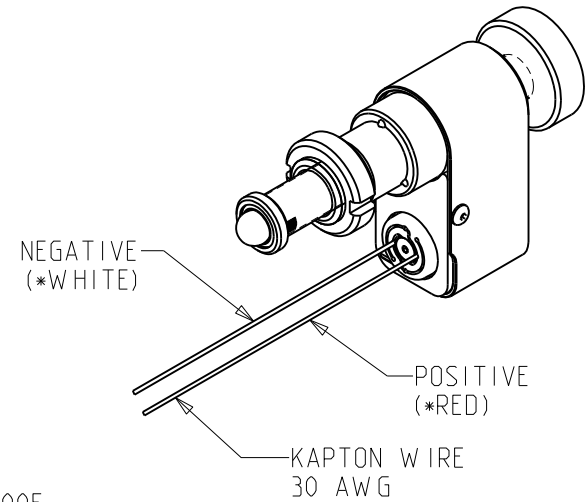

# New Focus™

A Newport Corporation Brand

SCALE 1:1 REV A | 830X-UHV-KAP. PICOMOTOR. UHV. KAPTON. 1/2 & 1 TRAVEL  
 ©2009 NEWPORT CORP.. ALL RIGHTS RESERVED.

\* COLOR OF BOTH KAPTON WIRES ARE IDENTICAL. COLOR NOTATION IS FOR REFERENCE TO POLARITY PER USER MANUAL.

Unless otherwise noted, dimensions are in inches with metric dimensions in mm in brackets