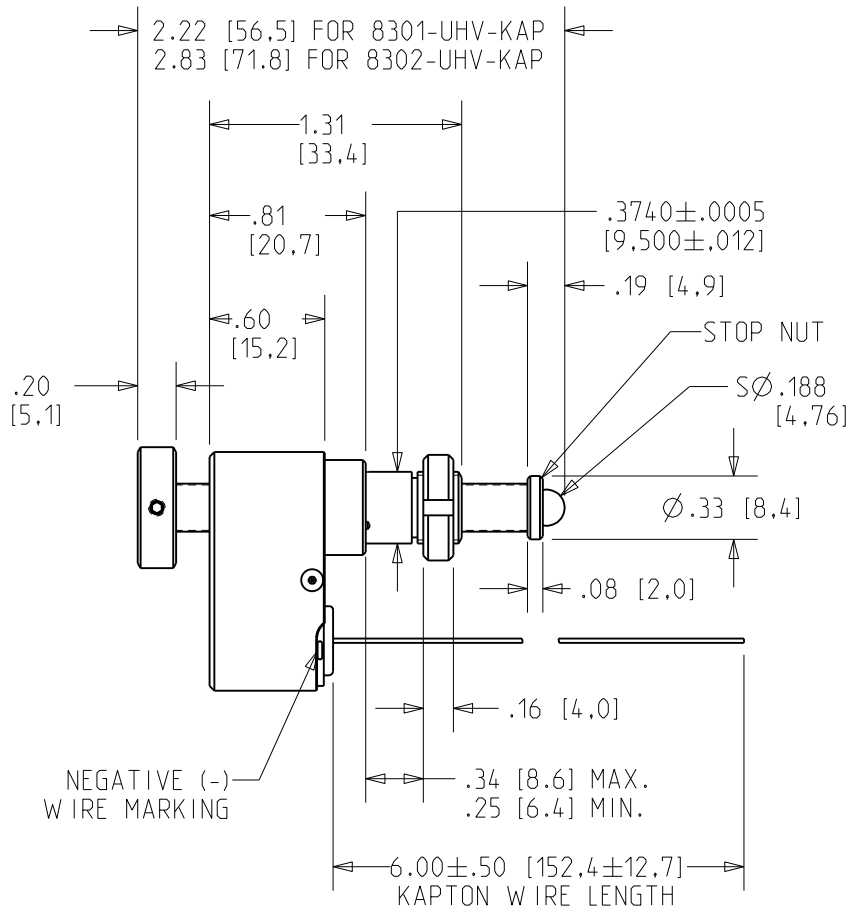

# New Focus™

A Newport Corporation Brand

SCALE 1:1 REV A | 830X-UHV-KAP. PICOMOTOR. UHV. KAPTON. 1/2 & 1 TRAVEL  
 ©2009 NEWPORT CORP.. ALL RIGHTS RESERVED.

\* COLOR OF BOTH KAPTON WIRES ARE IDENTICAL. COLOR NOTATION IS FOR REFERENCE TO POLARITY PER USER MANUAL.

Unless otherwise noted, dimensions are in inches with metric dimensions in mm in brackets