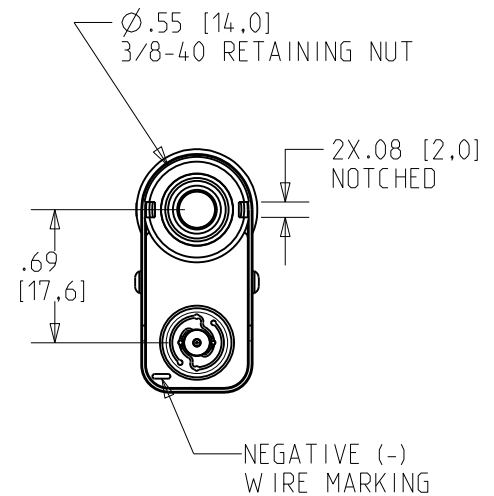

# New Focus™

A Newport Corporation Brand

SCALE 1:1 REV A | 830X-UHV-KAP. PICOMOTOR. UHV. KAPTON. 1/2 & 1 TRAVEL  
 ©2009 NEWPORT CORP.. ALL RIGHTS RESERVED.

\* COLOR OF BOTH KAPTON WIRES ARE IDENTICAL. COLOR NOTATION IS FOR REFERENCE TO POLARITY PER USER MANUAL.

Unless otherwise noted, dimensions are in inches with metric dimensions in mm in brackets