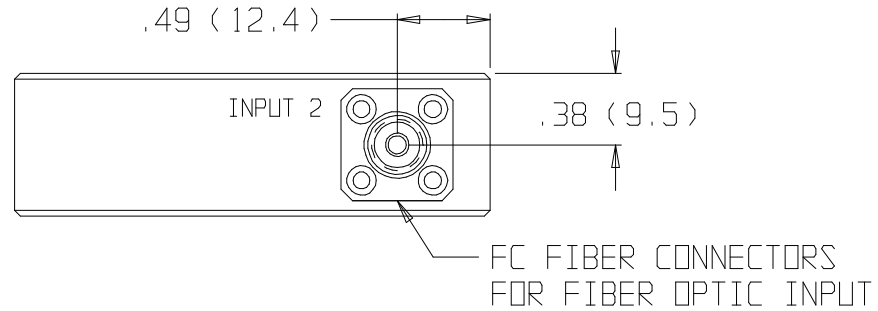

# 16X7-AC FC BALANCED PHOTORECEIVER