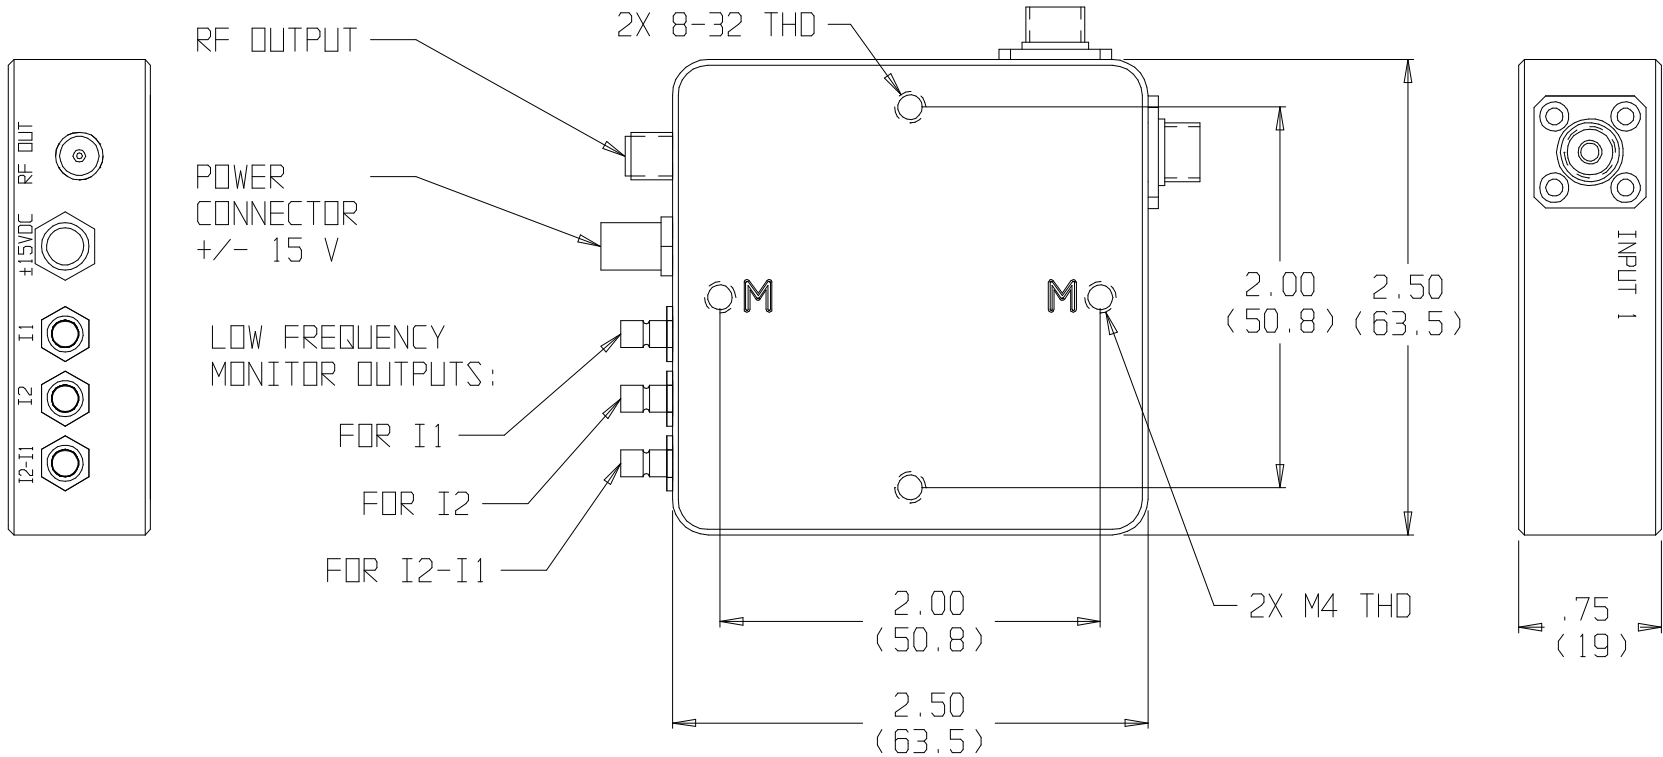

MODEL	TYPE
1607	VISIBLE
1617	INFRARED

# 16X7-AC FC BALANCED PHOTORECEIVER