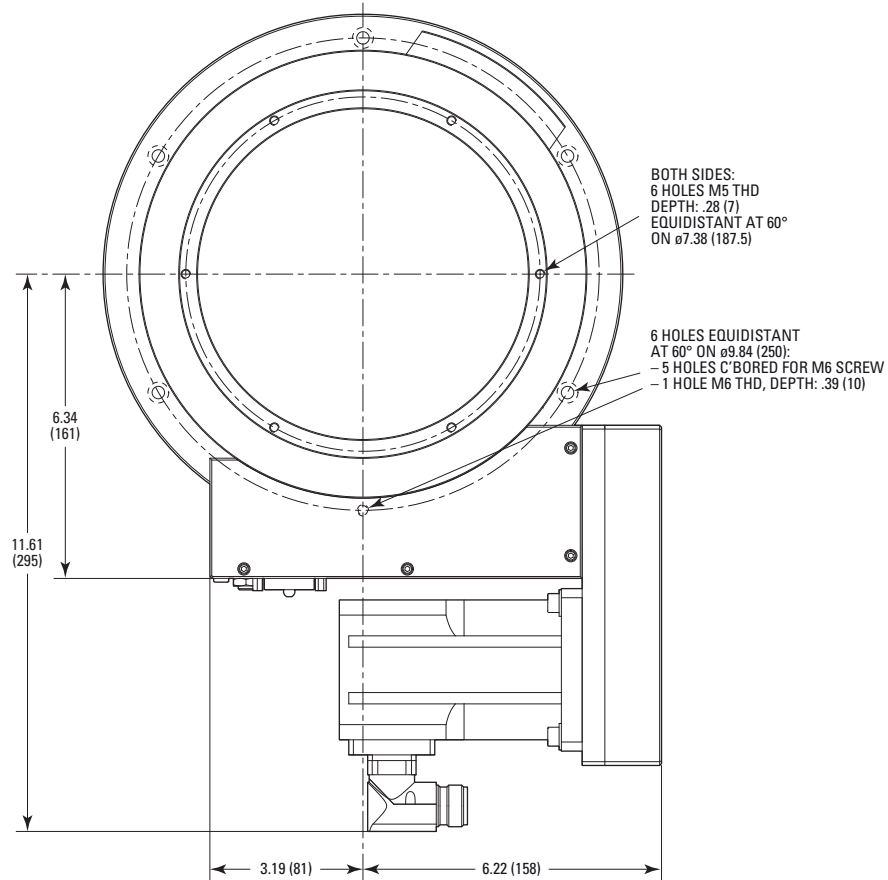

- TOP VIEW -

- FRONT VIEW -

MODEL SHOWN: RVU240HA-HS

DIMENSIONS IN INCHES (AND MILLIMETERS)

SCALE 1:4

 Newport