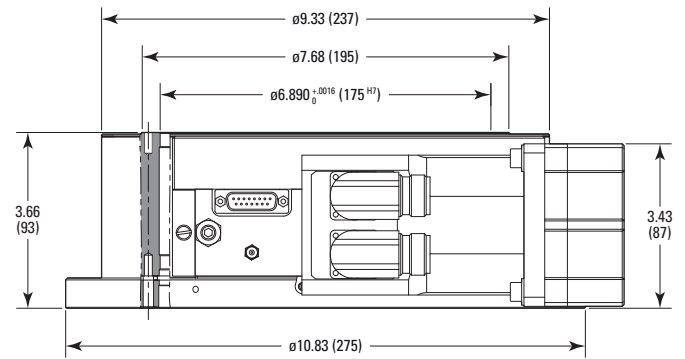

- TOP VIEW -

- FRONT VIEW -

MODEL SHOWN: RVU240HA-HS

DIMENSIONS IN INCHES (AND MILLIMETERS)

SCALE 1:4

 Newport