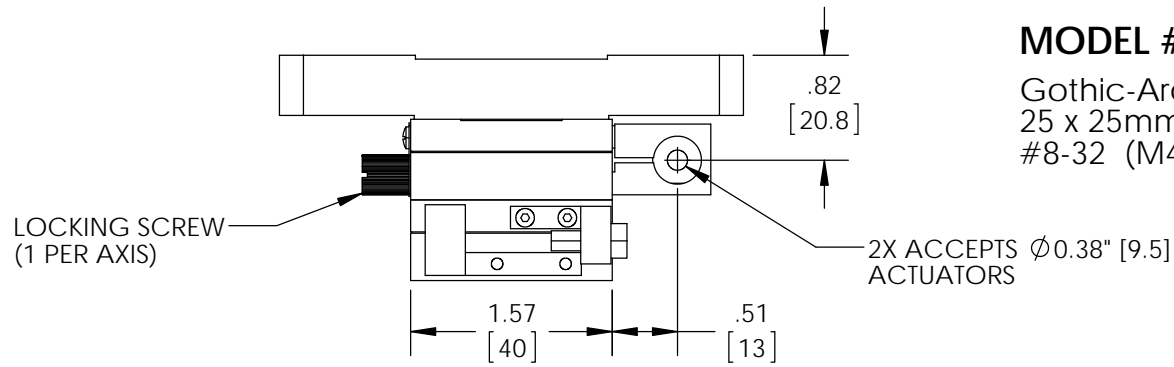

# MODEL # 9062-XY [9062-XY-M]

Gothic-Arch XY Translation Stage,  
25 x 25mm Platform, 1/4-20 [M6],  
#8-32 (M4) Threads

THIRD ANGLE  
PROJECTION