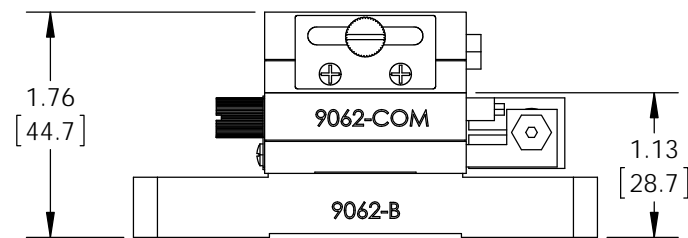

# MODEL # 9062-XY [9062-XY-M]

Gothic-Arch XY Translation Stage,  
25 x 25mm Platform, 1/4-20 [M6],  
#8-32 (M4) Threads

THIRD ANGLE  
PROJECTION