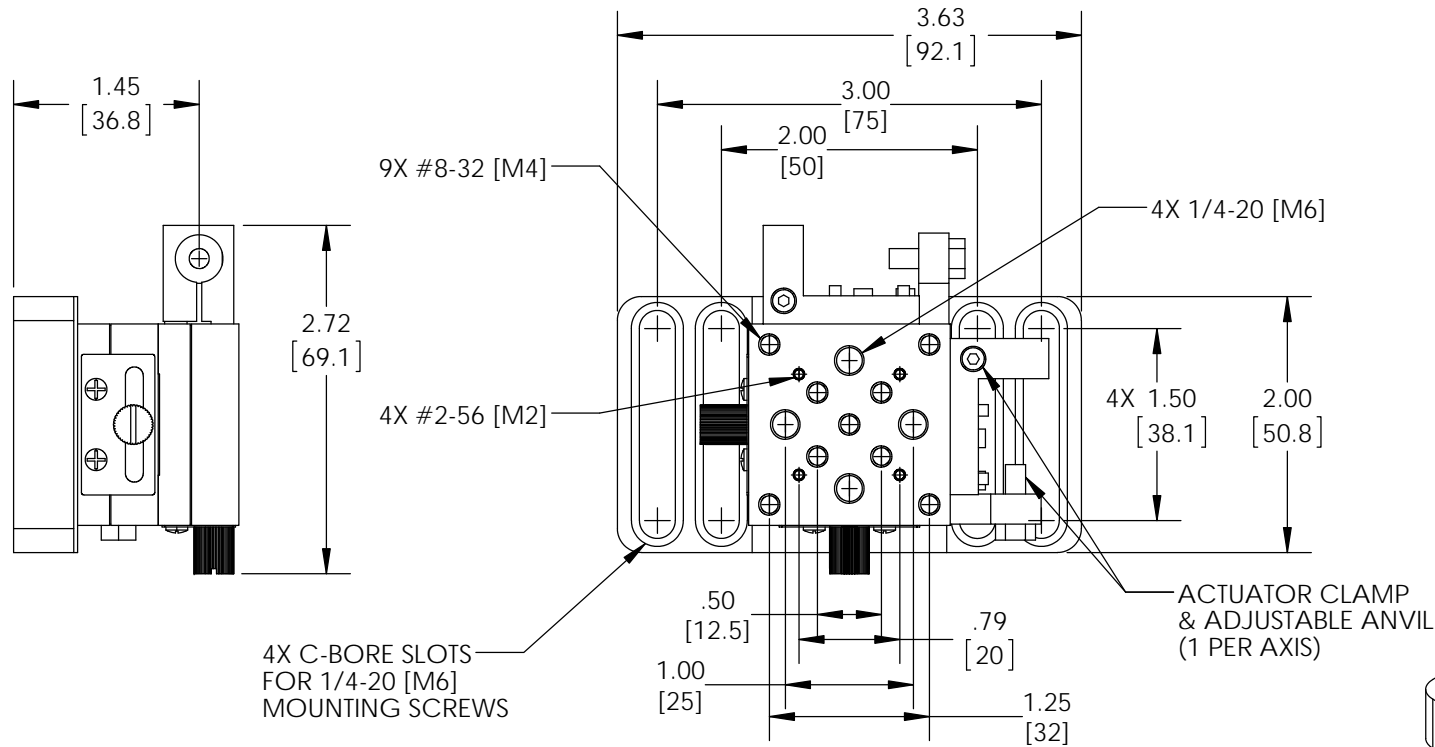

# MODEL # 9062-XY [9062-XY-M]

Gothic-Arch XY Translation Stage,  
25 x 25mm Platform, 1/4-20 [M6],  
#8-32 (M4) Threads

THIRD ANGLE  
PROJECTION