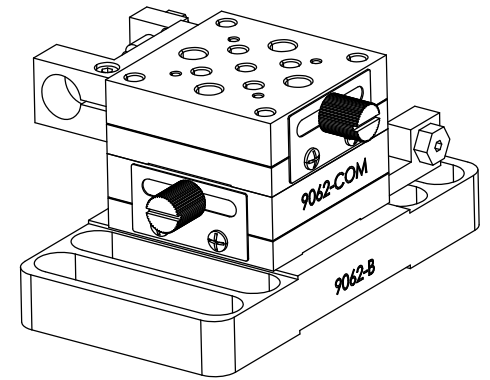

# MODEL # 9062-XY [9062-XY-M]

Gothic-Arch XY Translation Stage,  
25 x 25mm Platform, 1/4-20 [M6],  
#8-32 (M4) Threads

THIRD ANGLE  
PROJECTION