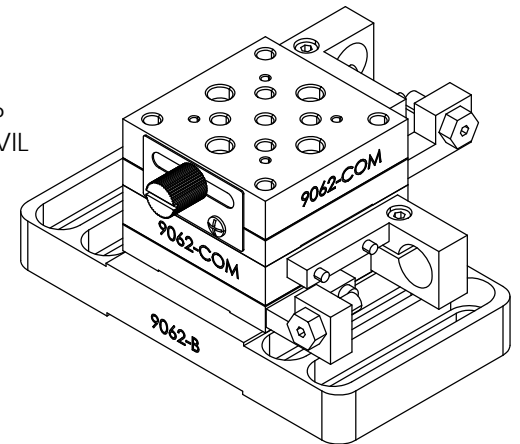

# MODEL # 9062-XY [9062-XY-M]

Gothic-Arch XY Translation Stage,  
25 x 25mm Platform, 1/4-20 [M6],  
#8-32 (M4) Threads

THIRD ANGLE  
PROJECTION