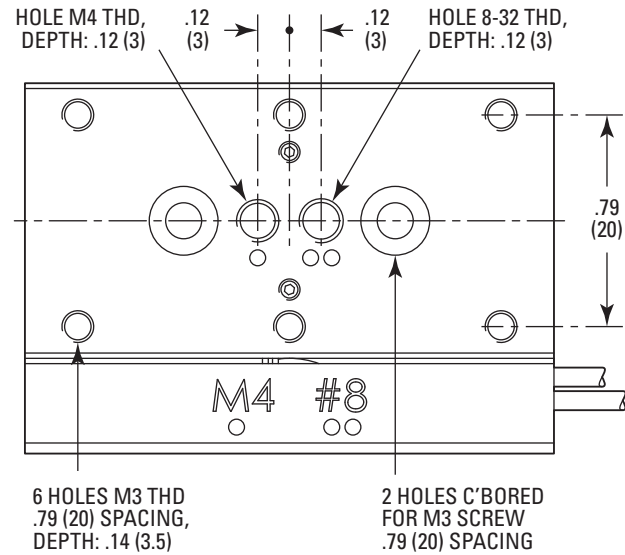

MODEL SHOWN: AG-LS25-27
DIMENSIONS IN INCHES (AND MILLIMETERS)

MINI-DIN4M CONNECTOR