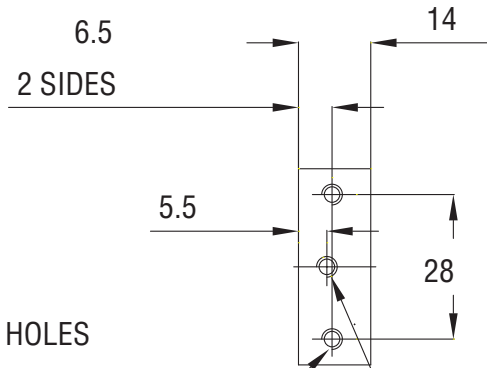

FRONT-VIEW

MOUNTING HOLES
(2x) M4x7deep

2 SIDES

SIDE-VIEW

8-32 UNC
FOR MOUNTING ROD

REAR-VIEW

MOUNTING HOLES
(4x) M4x4deep

1.5 METER CABLE TO OPHIR
SMART CONNECTOR