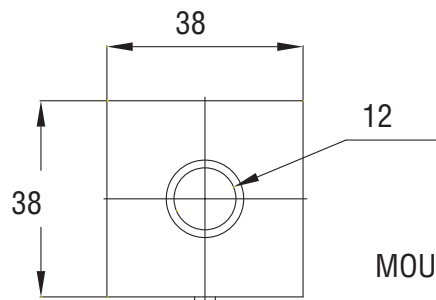

FRONT-VIEW

MOUNTING HOLES
(2x) M4x7deep

2 SIDES

SIDE-VIEW

8-32 UNC
FOR MOUNTING ROD

REAR-VIEW

MOUNTING HOLES
(4x) M4x4deep

1.5 METER CABLE TO OPHIR
SMART CONNECTOR