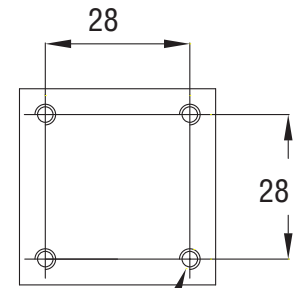

FRONT-VIEW

MOUNTING HOLES
(2x) M4x7deep

2 SIDES

SIDE-VIEW

8-32 UNC
FOR MOUNTING ROD

REAR-VIEW

MOUNTING HOLES
(4x) M4x4deep

1.5 METER CABLE TO OPHIR
SMART CONNECTOR