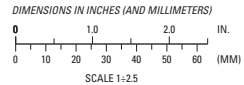

-VIEW F-

DISABLING OF LIMIT SWITCHES

MODEL SHOWN: RV120BPP-F, RV120BPE-F, RV120CC-F AND RV120CCHL-F

 Newport