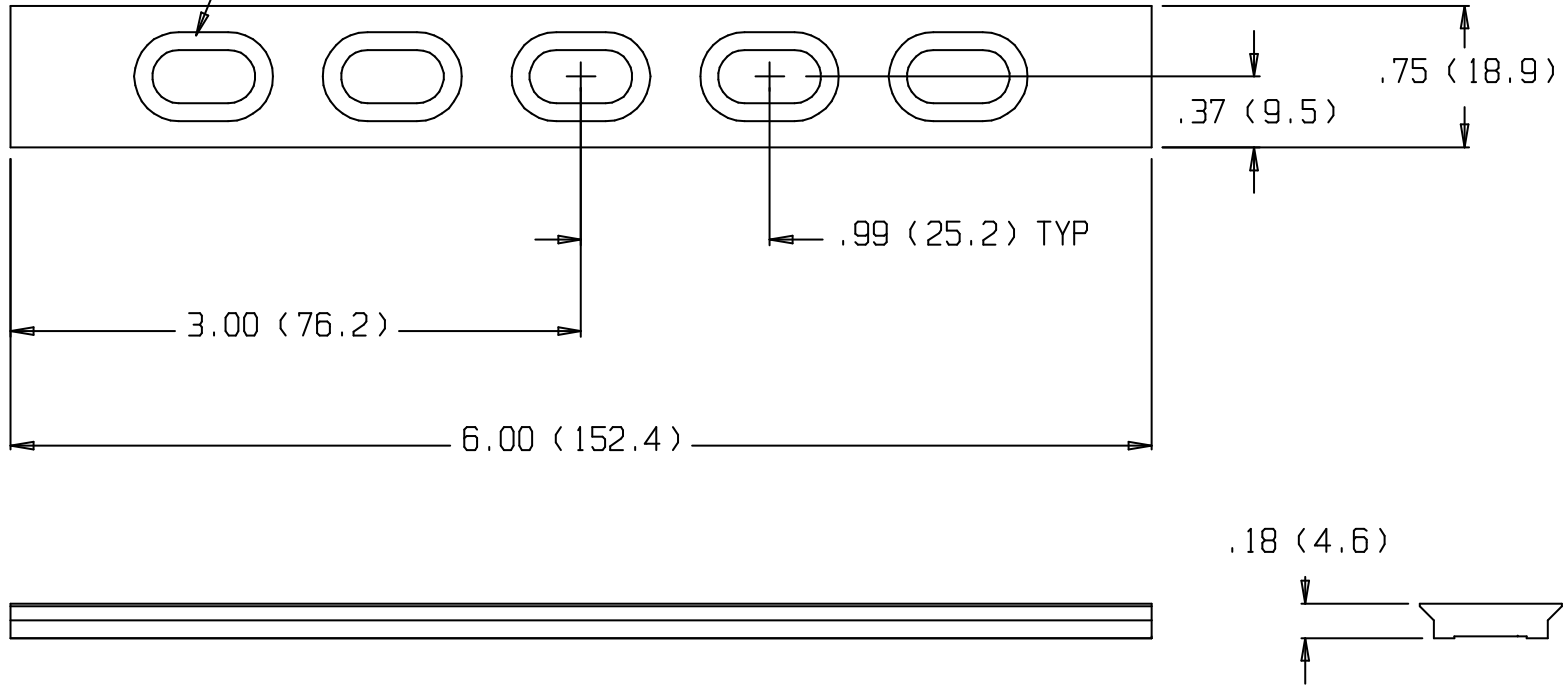

5X SLOT FOR 1/4-20 (M6)
BUTTON HEAD SCREW

9023(M) SINGLE TRACK, 6"

 New Focus™