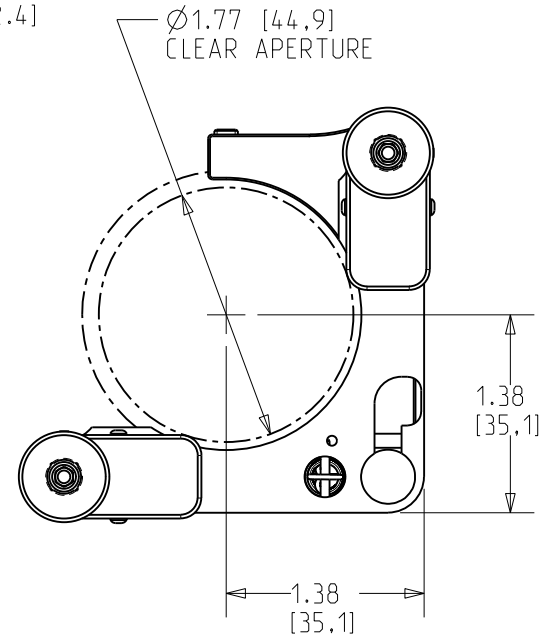

New Focus™

A Newport Corporation Brand

SCALE 3:4 | REV A | 8822-L-UHV. MOUNT. 2 IN. CE. LH. UHV. PICOMOTOR

©2009 NEWPORT CORP.. ALL RIGHTS RESERVED.

Unless otherwise noted, dimensions are in inches with metric dimensions in mm in brackets