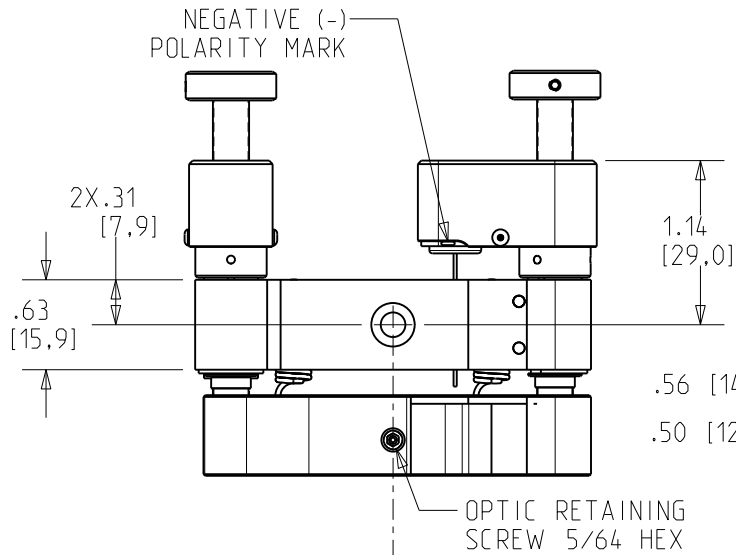

New Focus™

A Newport Corporation Brand

SCALE 3:4 | REV A | 8822-L-UHV. MOUNT. 2 IN. CE. LH. UHV. PICOMOTOR

©2009 NEWPORT CORP.. ALL RIGHTS RESERVED.

Unless otherwise noted, dimensions are in inches with metric dimensions in mm in brackets