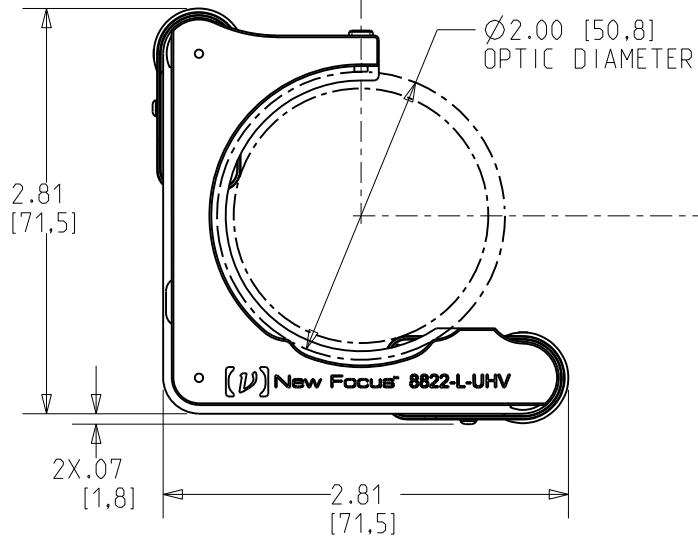

New Focus™

A Newport Corporation Brand

SCALE 3:4 | REV A | 8822-L-UHV. MOUNT. 2 IN. CE. LH. UHV. PICOMOTOR

©2009 NEWPORT CORP.. ALL RIGHTS RESERVED.

Unless otherwise noted, dimensions are in inches with metric dimensions in mm in brackets