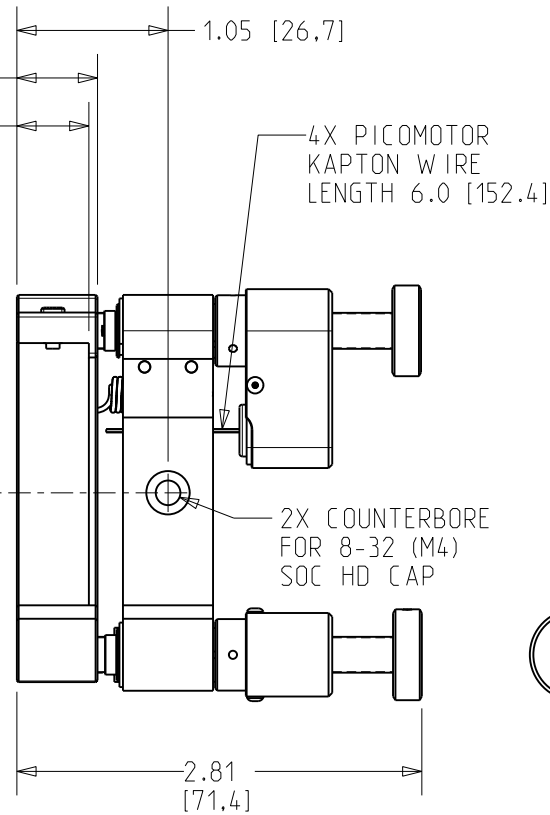

New Focus™

A Newport Corporation Brand

SCALE 3:4 | REV A | 8822-L-UHV. MOUNT. 2 IN. CE. LH. UHV. PICOMOTOR

©2009 NEWPORT CORP.. ALL RIGHTS RESERVED.

Unless otherwise noted, dimensions are in inches with metric dimensions in mm in brackets