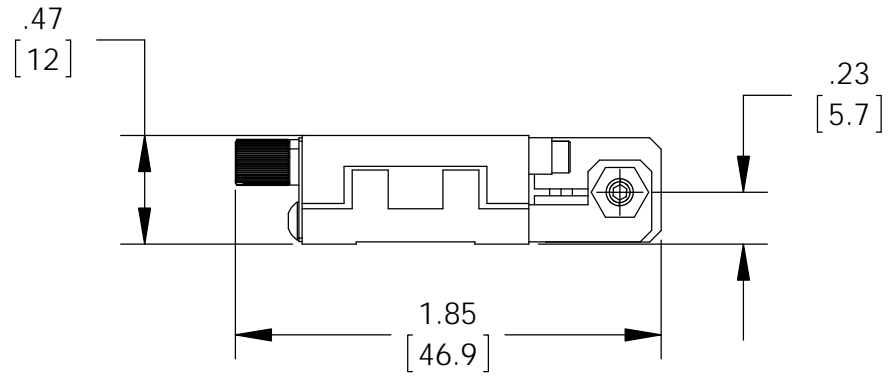

MODEL # 9061-COM (9061-COM-M)

Low Profile Gothic-Arch Translation Stage,
25 x 25MM Platform, #8-32 (M4)

ACCEPTS $\varnothing 0.25"$ [6.3]
ACTUATORS

THIRD ANGLE
PROJECTION