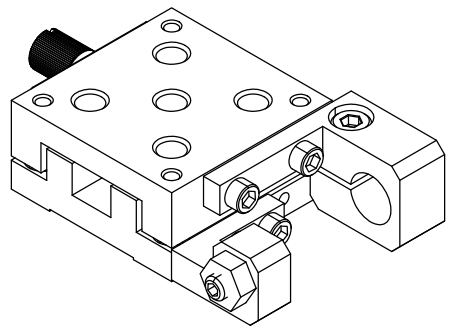

MODEL # 9061-COM (9061-COM-M)

Low Profile Gothic-Arch Translation Stage,
25 x 25MM Platform, #8-32 (M4)

ACCEPTS $\varnothing 0.25"$ [6.3]
ACTUATORS

THIRD ANGLE
PROJECTION