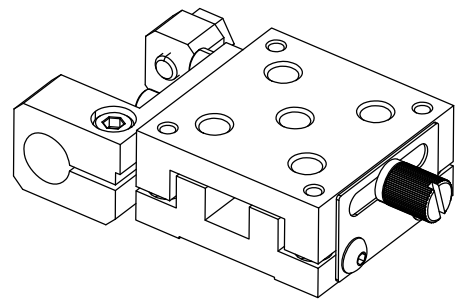

MODEL # 9061-COM (9061-COM-M)

Low Profile Gothic-Arch Translation Stage,
25 x 25MM Platform, #8-32 (M4)

ACCEPTS $\varnothing 0.25"$ [6.3]
ACTUATORS

THIRD ANGLE
PROJECTION