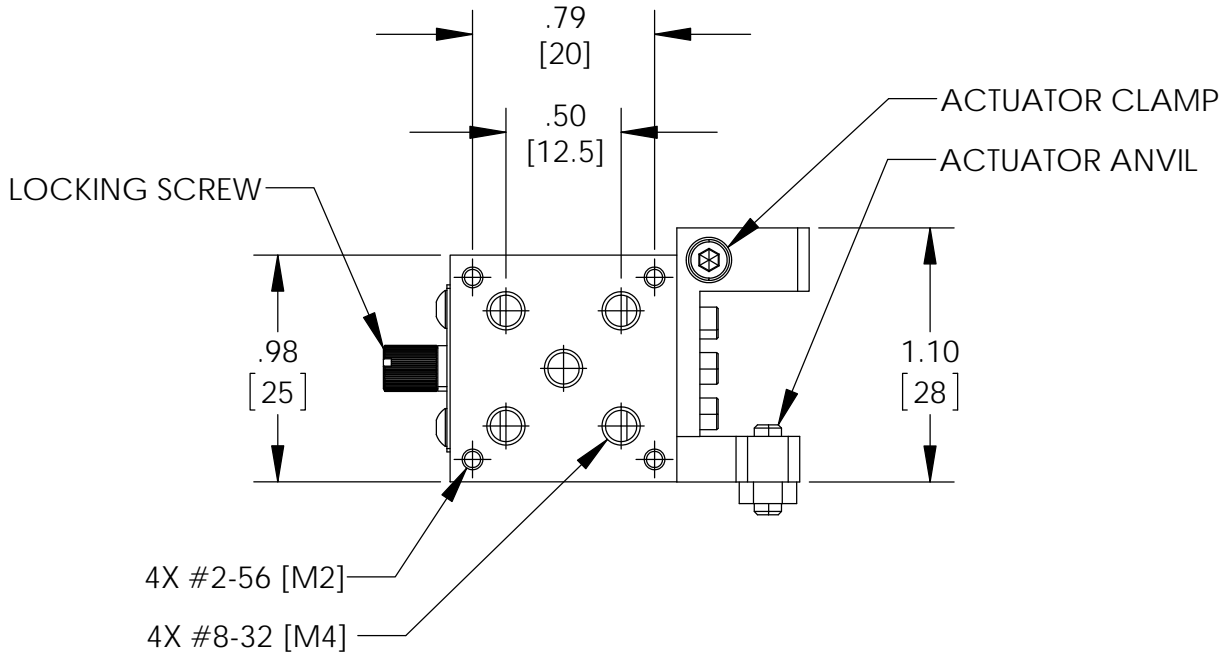

MODEL # 9061-COM (9061-COM-M)

Low Profile Gothic-Arch Translation Stage,
25 x 25MM Platform, #8-32 (M4)

ACCEPTS $\varnothing 0.25"$ [6.3]
ACTUATORS

THIRD ANGLE
PROJECTION