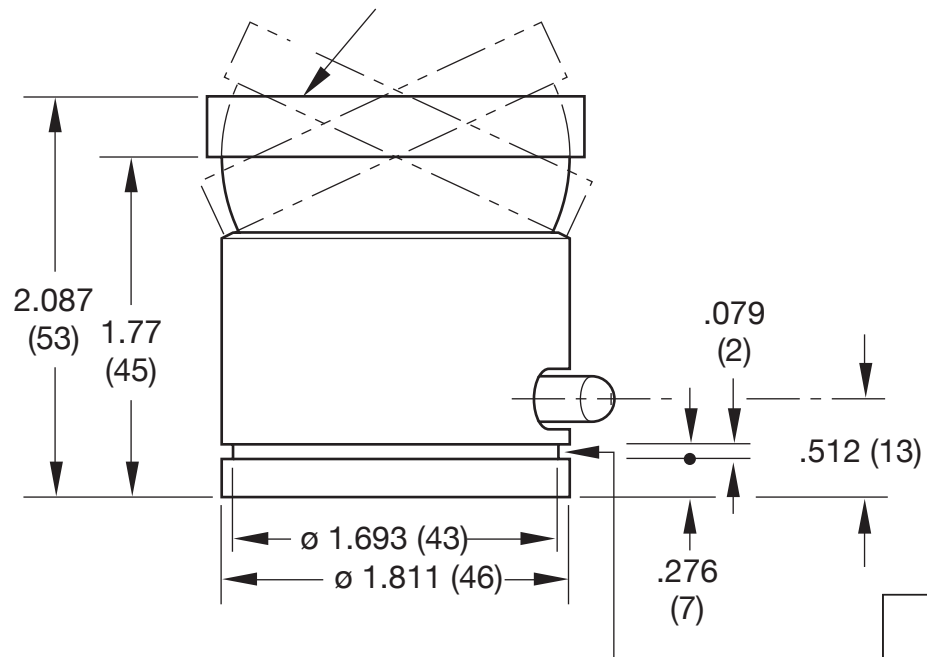

Hole Pattern Same
As Model 338283

Slots for Clamps/Bridles M-BR3 / $\varnothing 36$