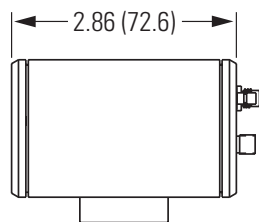

Front View

Distance from window face to photodetector:
 1801 2.5 mm
 1811 0.5 mm

Side View

Back View

Bottom View

- 8-32 (M4) thread
- DC bias output; SMB connector (included with AC versions only)
- SMA connector; AC-coupled output (AC version) DC-coupled output (DC version)
- Power connector