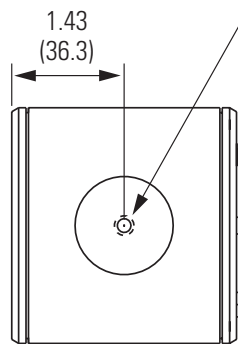

Front View

Distance from window face to photodetector:
 1801 2.5 mm
 1811 0.5 mm

Side View

Back View

Bottom View

- 8-32 (M4) thread
- DC bias output; SMB connector (included with AC versions only)
- SMA connector; AC-coupled output (AC version) DC-coupled output (DC version)
- Power connector